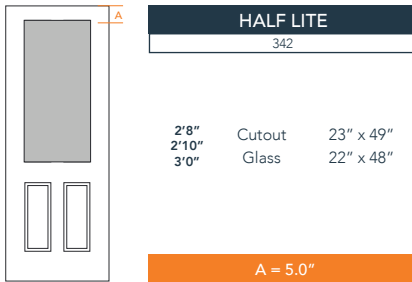

## AVAILABLE SIZING

ARTWORK SCALE: 1/2"=1'

3' 0" x 8' 0"

2' 8" x 8' 0"

2' 10" x 8' 0"

NOTE: BY REQUEST, DOOR HEIGHT COMES IN VARYING DIMENSIONS TO A MINIMUM OF 95". EXCESS WILL BE TAKEN FROM BOTTOM RAIL. ALL OTHER DIMENSIONS WILL REMAIN THE SAME.

## CUTOUTS & GLASS

A = DISTANCE FROM TOP OF DOOR TO TOP OF OPENING