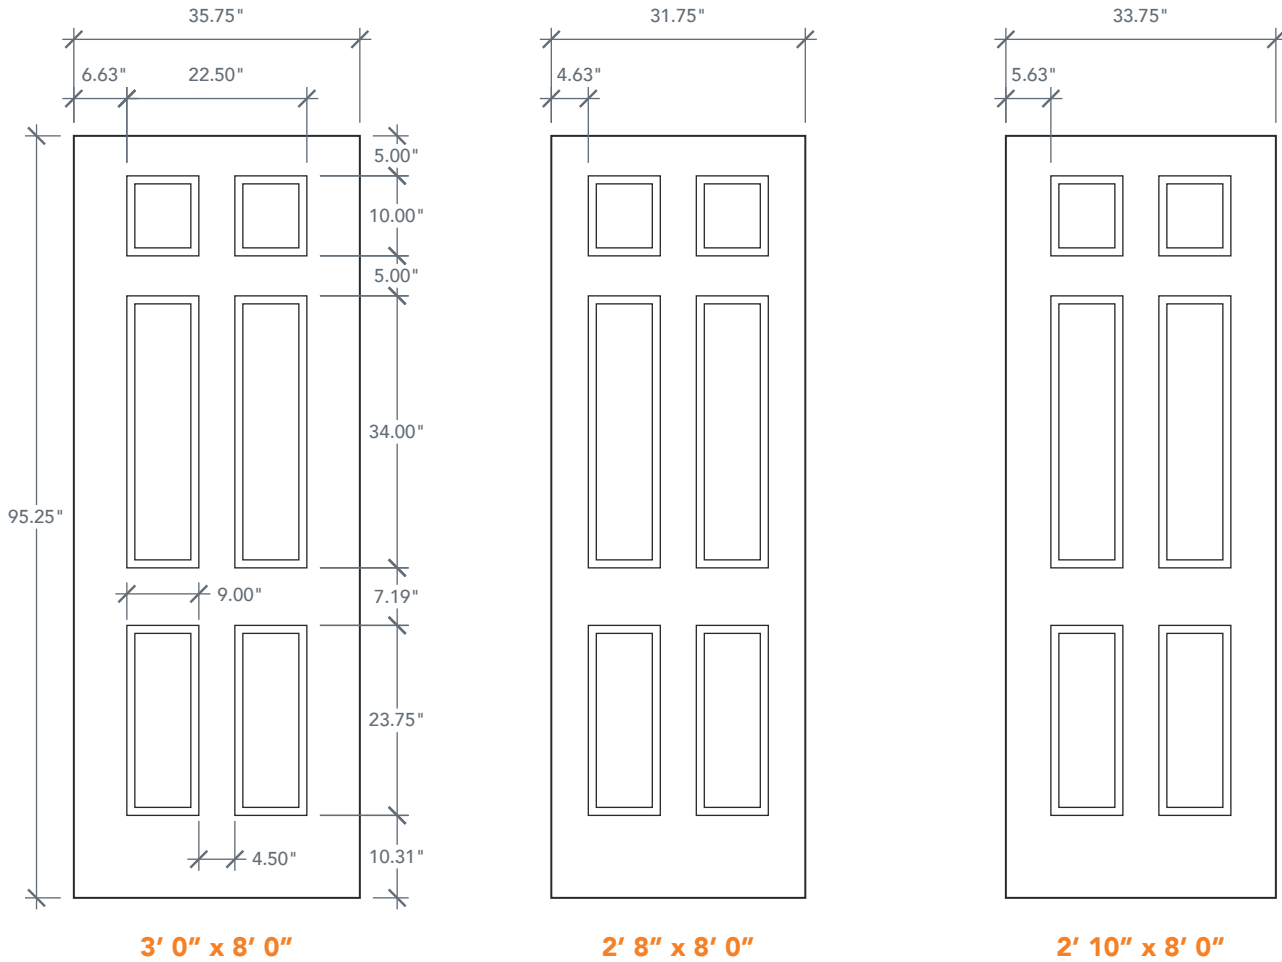

# 8'0" DRG6180 SIX PANEL UTILITY DOOR

OAK SERIES

## AVAILABLE SIZING

ARTWORK SCALE: 1/2"=1'

3' 0" x 8' 0"

2' 8" x 8' 0"

2' 10" x 8' 0"

NOTE: BY REQUEST, DOOR HEIGHT COMES IN VARYING DIMENSIONS TO A MINIMUM OF 95". EXCESS WILL BE TAKEN FROM BOTTOM RAIL. ALL OTHER DIMENSIONS WILL REMAIN THE SAME.

## CUTOUTS & GLASS

A = DISTANCE FROM TOP OF DOOR TO TOP OF OPENING