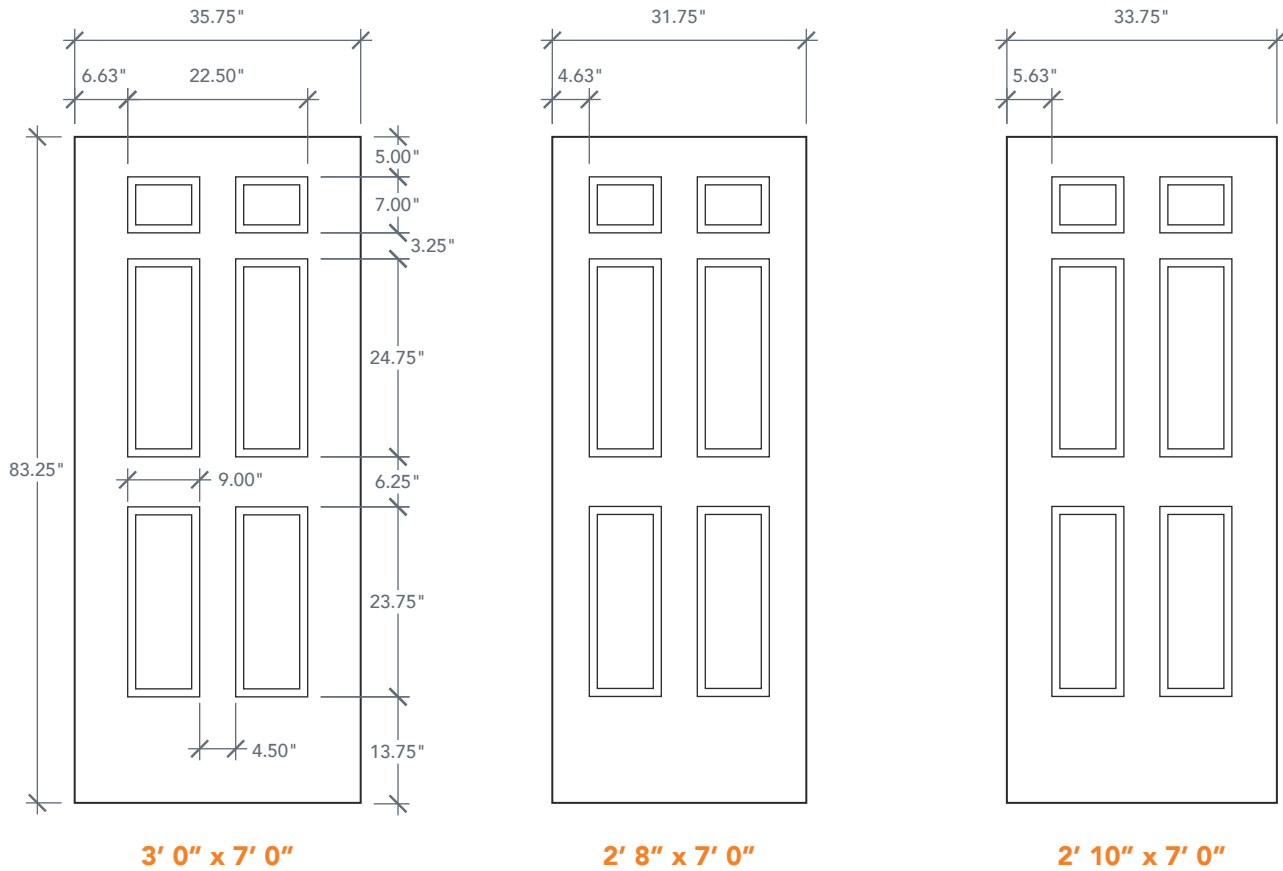

7'0" DRG6170 SIX PANEL UTILITY DOOR

OAK SERIES

AVAILABLE SIZING

ARTWORK SCALE: 1/2"=1'

NOTE: BY REQUEST, DOOR HEIGHT COMES IN VARYING DIMENSIONS TO A MINIMUM OF 83". EXCESS WILL BE TAKEN FROM BOTTOM RAIL. ALL OTHER DIMENSIONS WILL REMAIN THE SAME.

CUTOUTS & GLASS

HALF LITE		
HL4		
2'8"	Cutout	23" x 37"
2'10"	Glass	22" x 36"
3'0"		

A = 5.0"

FULL LITE		
FL7		
2'8"	Cutout	23" x 65"
2'10"	Glass	22" x 64"
3'0"		

A = 5.0"

A = DISTANCE FROM TOP OF DOOR TO TOP OF OPENING

MATCHING SIDELITES

SL6170

Available Widths:

- 1' 0"
- 1' 2"