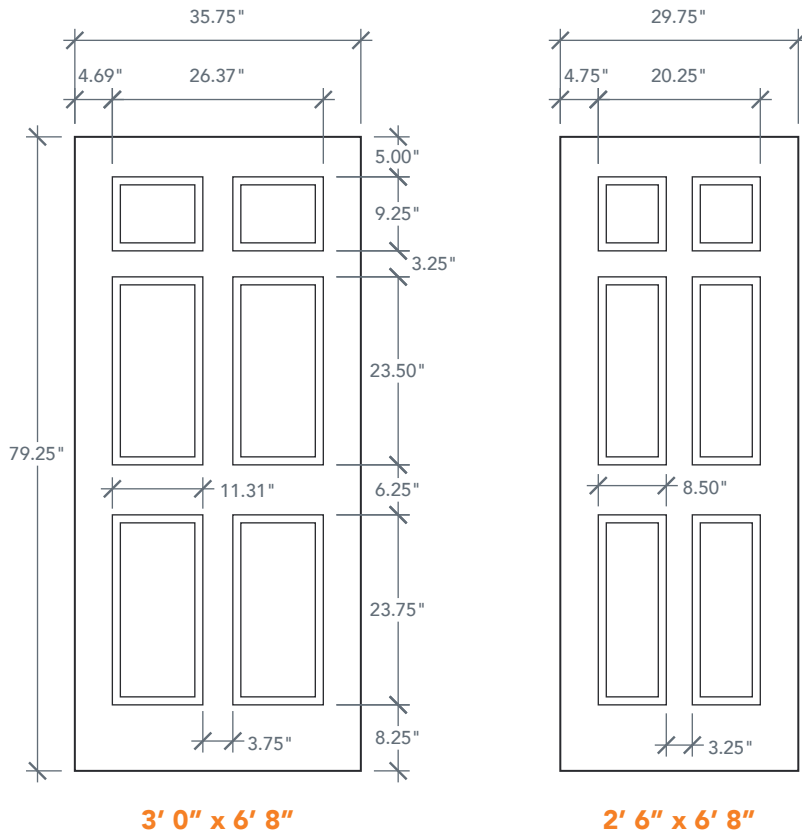

6'8" DRG60 SIX PANEL DOOR

OAK SERIES

AVAILABLE SIZING

ARTWORK SCALE: 1/2"=1'

3' 0" x 6' 8"

2' 6" x 6' 8"

NOTE: BY REQUEST, DOOR HEIGHT COMES IN VARYING DIMENSIONS TO A MINIMUM OF 79". EXCESS WILL BE TAKEN FROM BOTTOM RAIL. ALL OTHER DIMENSIONS WILL REMAIN THE SAME.

CUTOUTS & GLASS

TOP LITE			
		TL5	
2'6"	Cutout	21" x 9 1/4"	
	Glass	20" x 8 1/4"	
		TL1	
3'0"	Cutout	26 1/2" x 9 1/4"	
	Glass	25 1/2" x 8 1/4"	
		A = 5.0"	

A = DISTANCE FROM TOP OF DOOR TO TOP OF OPENING

MATCHING SIDELITES

	SLG60
	Available Widths:
	1' 0"
	1' 2"