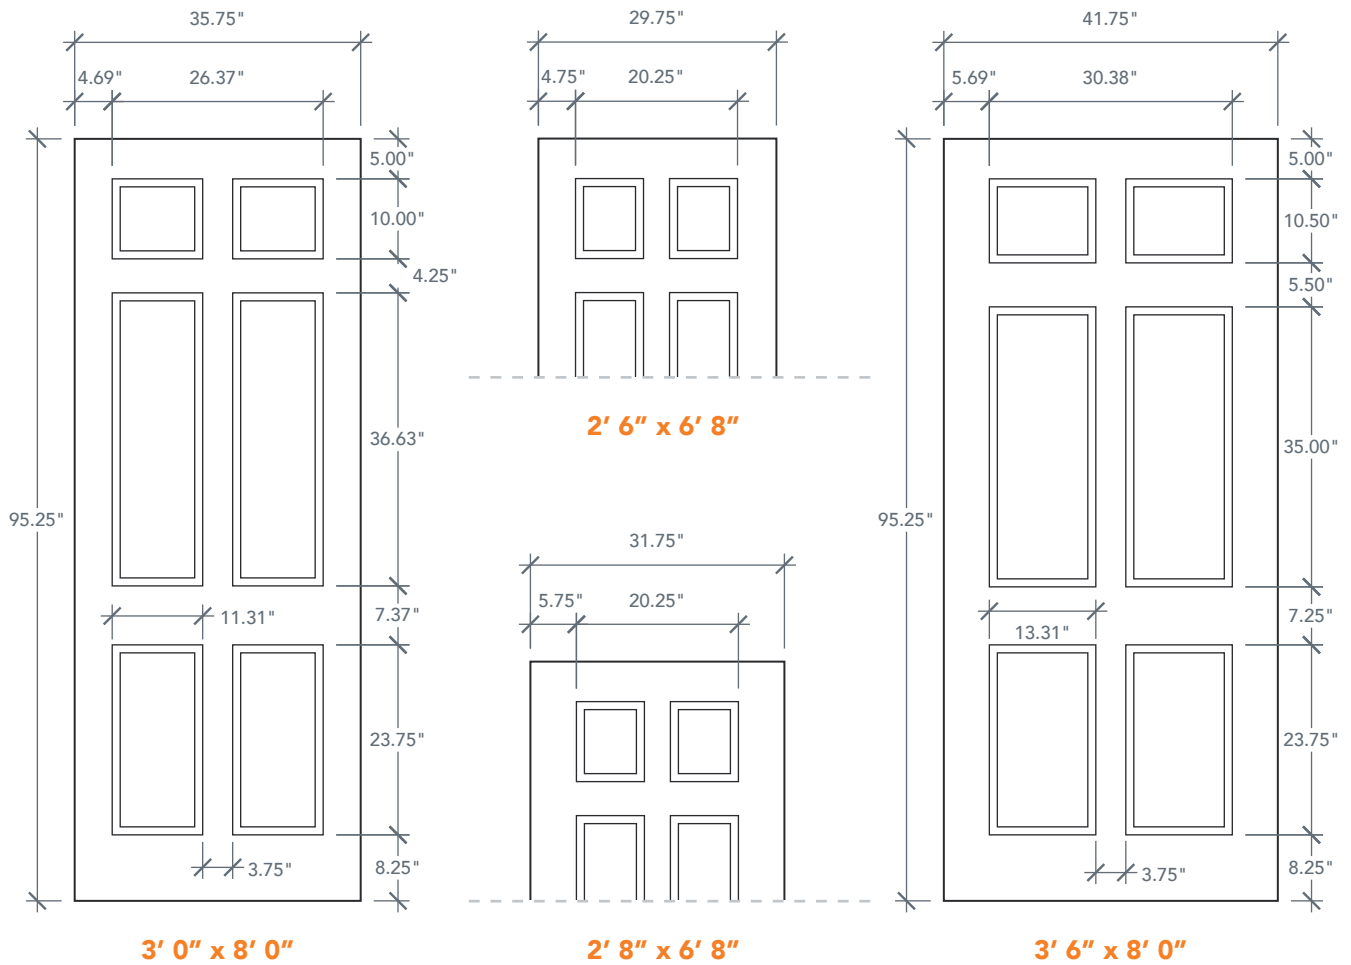

8'0" DRG6080 SIX PANEL DOOR

OAK SERIES

AVAILABLE SIZING

ARTWORK SCALE: 1/2"=1'

NOTE: BY REQUEST, DOOR HEIGHT COMES IN VARYING DIMENSIONS TO A MINIMUM OF 95". EXCESS WILL BE TAKEN FROM BOTTOM RAIL. ALL OTHER DIMENSIONS WILL REMAIN THE SAME.

CUTOUTS & GLASS

HALF LITE	
HL6	
3'0"	Cutout 26 1/2" x 51" Glass 25 1/2" x 50"
346	
3'6"	Cutout 30 3/8" x 51 1/4" Glass 29 3/8" x 50 1/4"
A = 5.0"	

A = DISTANCE FROM TOP OF DOOR TO TOP OF OPENING

MATCHING SIDELITES

	SLG4180
	Available Widths:
	1' 0" 1' 2"