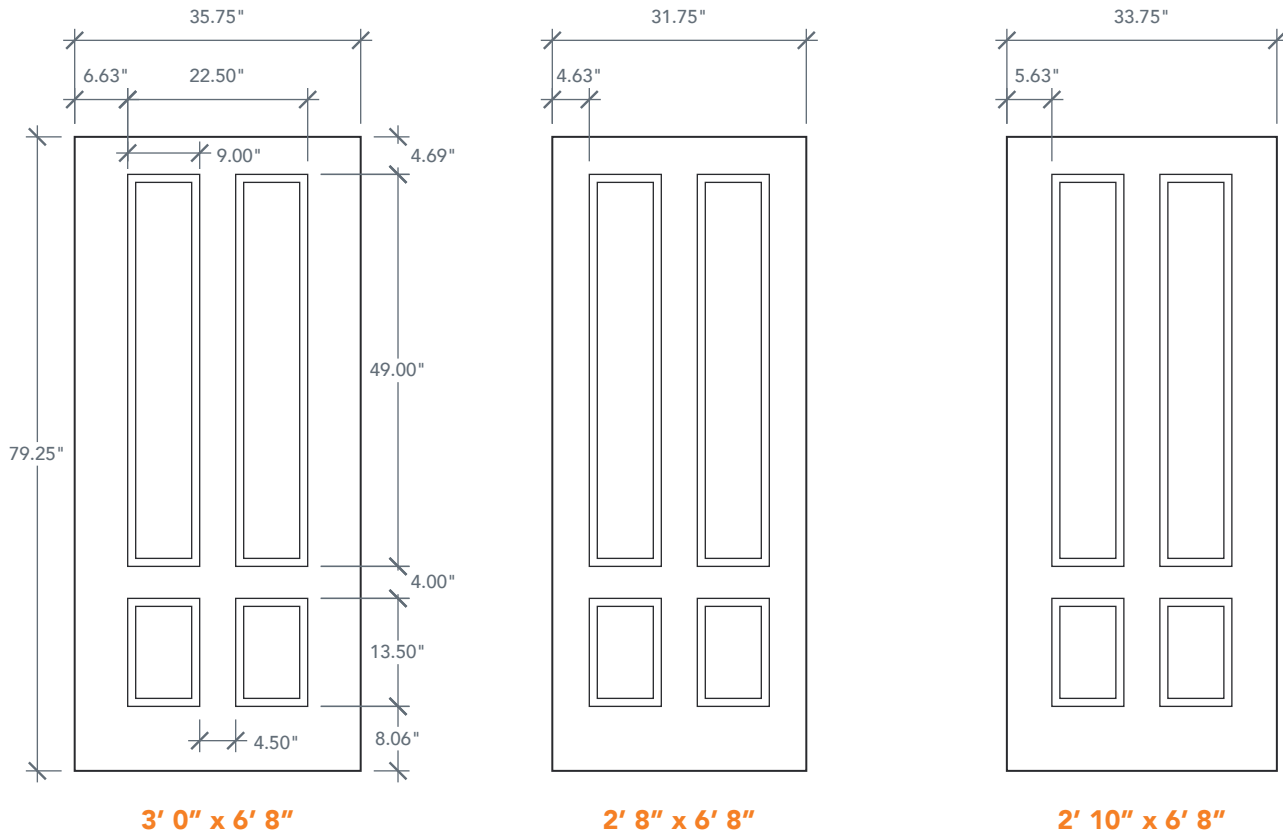

6'8" DRG49 3/4 FOUR PANEL DOOR

OAK SERIES

AVAILABLE SIZING

ARTWORK SCALE: 1/2"=1'

3' 0" x 6' 8"

2' 8" x 6' 8"

2' 10" x 6' 8"

NOTE: BY REQUEST, DOOR HEIGHT COMES IN VARYING DIMENSIONS TO A MINIMUM OF 79". EXCESS WILL BE TAKEN FROM BOTTOM RAIL. ALL OTHER DIMENSIONS WILL REMAIN THE SAME.

CUTOUTS & GLASS

TWIN LITE 341

2'8" Cutout 9" x 49"
2'10" Glass 8" x 48"
3'0"

A = 4.69"

3/4 LITE 342

2'8" Cutout 23" x 49"
2'10" Glass 22" x 48"
3'0"

A = 4.69"

A = DISTANCE FROM TOP OF DOOR TO TOP OF OPENING

MATCHING SIDELITES

SLG49

Available Widths:

1' 0"
1' 2"