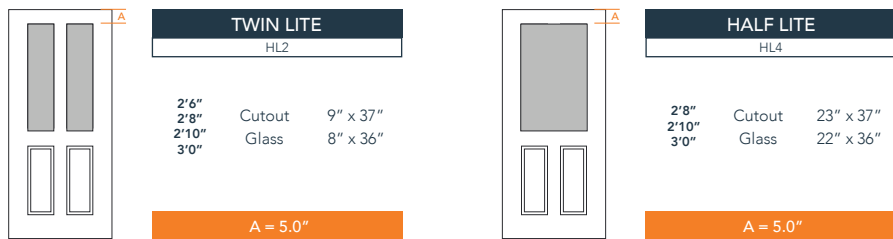

6'8" DRG41 TRUE FOUR PANEL DOOR

OAK SERIES

AVAILABLE SIZING

ARTWORK SCALE: 1/2"=1'

NOTE: BY REQUEST, DOOR HEIGHT COMES IN VARYING DIMENSIONS TO A MINIMUM OF 79". EXCESS WILL BE TAKEN FROM BOTTOM RAIL. ALL OTHER DIMENSIONS WILL REMAIN THE SAME.

CUTOUTS & GLASS

A = DISTANCE FROM TOP OF DOOR TO TOP OF OPENING

MATCHING SIDELITES