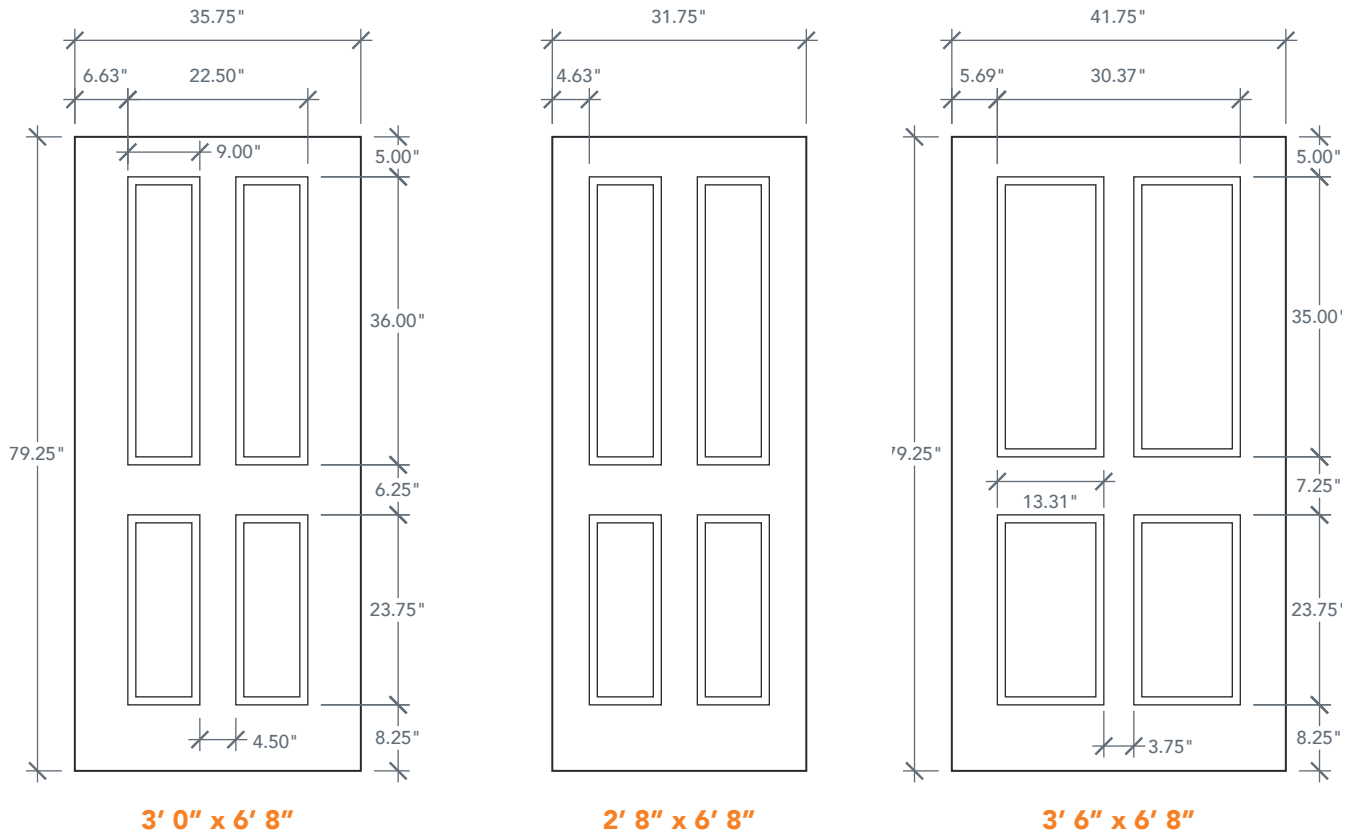

6'8" DRG41 TRUE FOUR PANEL DOOR

OAK SERIES

AVAILABLE SIZING

ARTWORK SCALE: 1/2"=1'

NOTE: BY REQUEST, DOOR HEIGHT COMES IN VARYING DIMENSIONS TO A MINIMUM OF 79". EXCESS WILL BE TAKEN FROM BOTTOM RAIL. ALL OTHER DIMENSIONS WILL REMAIN THE SAME.

CUTOUTS & GLASS

A = DISTANCE FROM TOP OF DOOR TO TOP OF OPENING

MATCHING SIDELITES