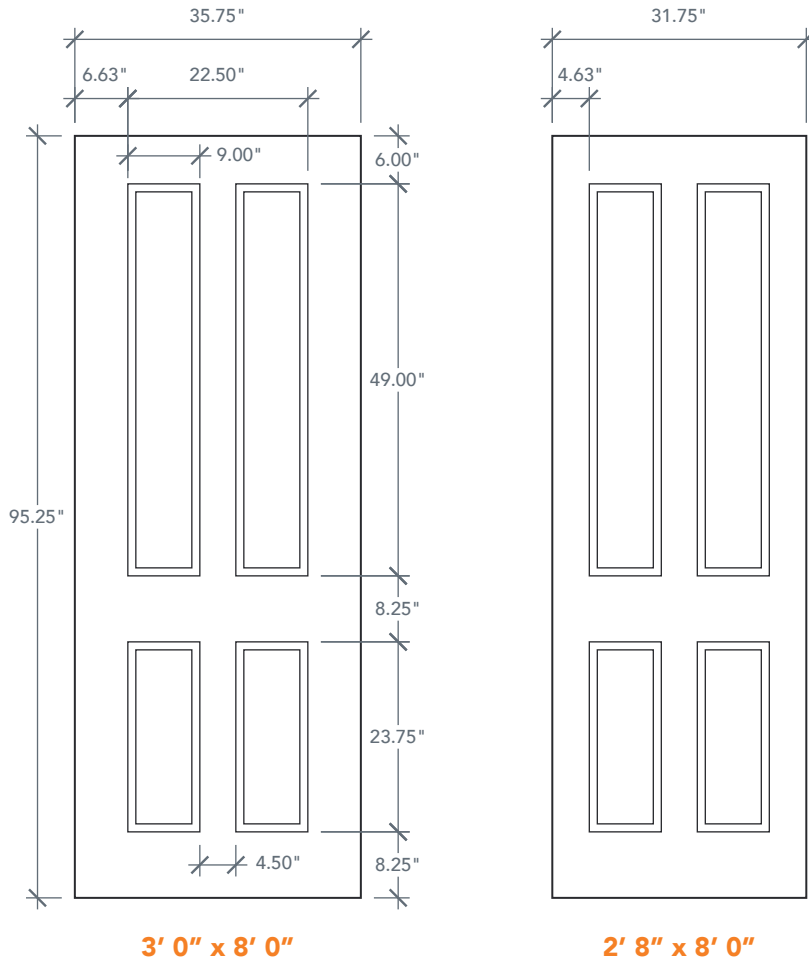

8'0" DRG4180 TRUE FOUR PANEL DOOR

OAK SERIES

AVAILABLE SIZING

ARTWORK SCALE: 1/2"=1'

3' 0" x 8' 0"

2' 8" x 8' 0"

NOTE: BY REQUEST, DOOR HEIGHT COMES IN VARYING DIMENSIONS TO A MINIMUM OF 95". EXCESS WILL BE TAKEN FROM BOTTOM RAIL. ALL OTHER DIMENSIONS WILL REMAIN THE SAME.

CUTOUTS & GLASS

TWIN LITE
341

2'8" Cutout 9" x 49"
3'0" Glass 8" x 48"

A = 6.0"

HALF LITE
342

2'8" Cutout 23" x 49"
3'0" Glass 22" x 48"

A = 6.0"

FULL LITE
FL8

2'8" Cutout 23" x 81"
3'0" Glass 22" x 80"

A = 6.0"

A = DISTANCE FROM TOP OF DOOR TO TOP OF OPENING

MATCHING SIDELITES

SLG4180

Available Widths:

- 1' 0"
- 1' 2"