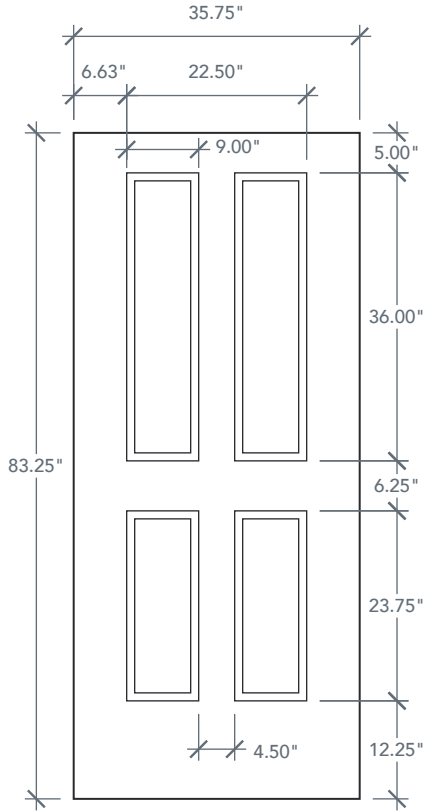

7'0" DRG4170 TRUE FOUR PANEL DOOR

OAK SERIES

AVAILABLE SIZING

ARTWORK SCALE: 1/2"=1'

3' 0" x 7' 0"

NOTE: BY REQUEST, DOOR HEIGHT COMES IN VARYING DIMENSIONS TO A MINIMUM OF 83". EXCESS WILL BE TAKEN FROM BOTTOM RAIL. ALL OTHER DIMENSIONS WILL REMAIN THE SAME.

CUTOUTS & GLASS

TWIN LITE
HL2

3'0" Cutout 9" x 37"
Glass 8" x 36"

A = 5.0"

HALF LITE
HL4

3'0" Cutout 23" x 37"
Glass 22" x 36"

A = 5.0"

A = DISTANCE FROM TOP OF DOOR TO TOP OF OPENING