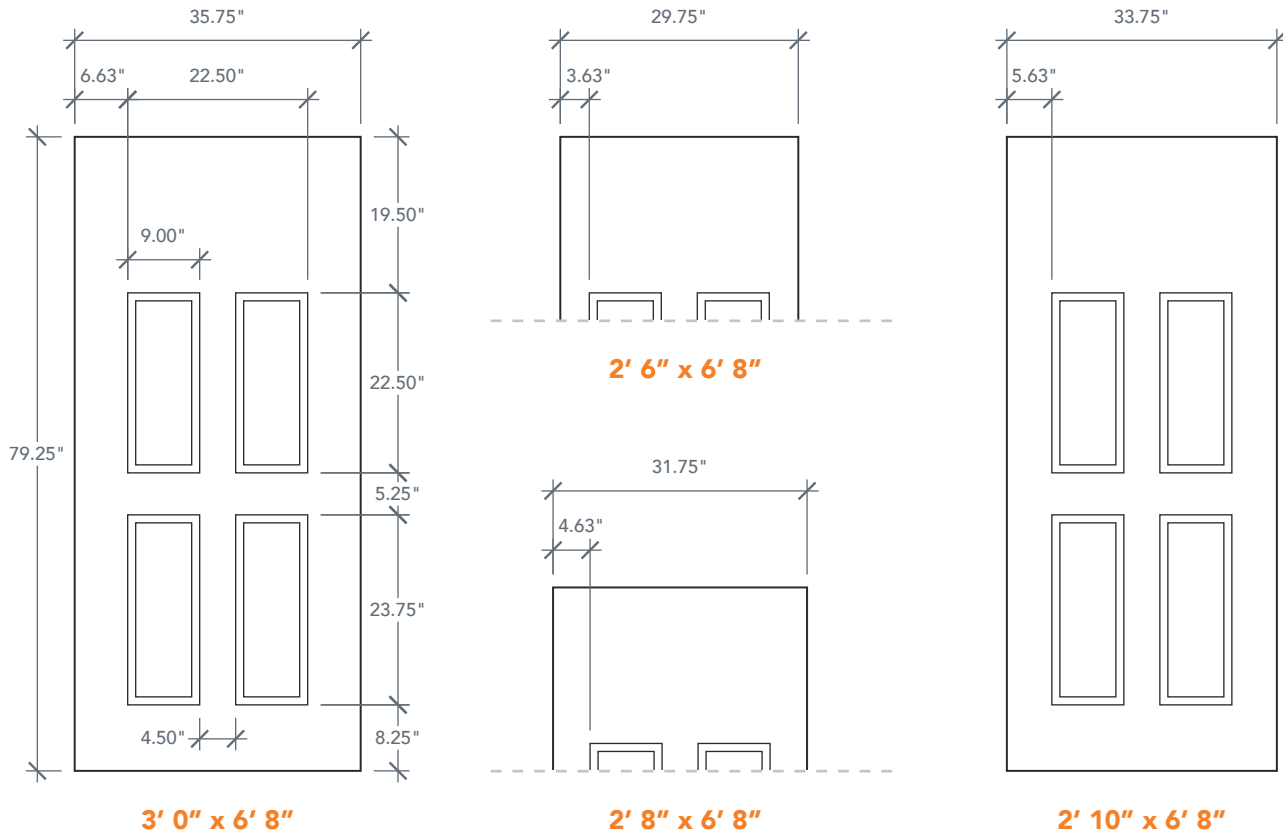

# 6'8" DRG40 FOUR PANEL BLANK TOP DOOR

OAK SERIES

## AVAILABLE SIZING

ARTWORK SCALE: 1/2"=1'

NOTE: BY REQUEST, DOOR HEIGHT COMES IN VARYING DIMENSIONS TO A MINIMUM OF 79". EXCESS WILL BE TAKEN FROM BOTTOM RAIL. ALL OTHER DIMENSIONS WILL REMAIN THE SAME.

A = DISTANCE FROM TOP OF DOOR TO TOP OF OPENING

## MATCHING SIDELITES

**SLG60**

Available Widths:  
1' 0"  
1' 2"