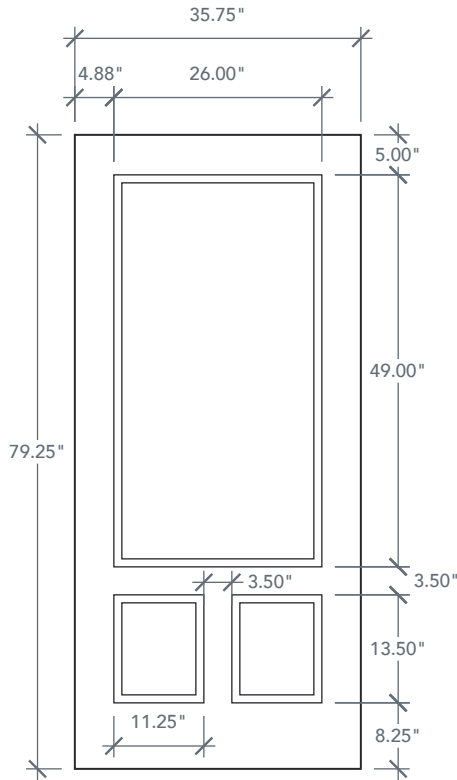

# 6'8" DRG3E 3/4 ELITE DOOR

OAK SERIES

## AVAILABLE SIZING

ARTWORK SCALE: 1/2"=1'

**3' 0" x 6' 8"**

NOTE: BY REQUEST, DOOR HEIGHT COMES IN VARYING DIMENSIONS TO A MINIMUM OF 79". EXCESS WILL BE TAKEN FROM BOTTOM RAIL. ALL OTHER DIMENSIONS WILL REMAIN THE SAME.

## CUTOUTS & GLASS

**3/4 OVAL LITE**  
3V2

3'0" Cutout 17.84" x 40.12"  
Glass 16.78" x 38.72"

OVAL IS CENTERED IN PANEL HEIGHT

**3/4 LITE**  
343

3'0" Cutout 26" x 49"  
Glass 25" x 48"

**A = 5.0"**

A = DISTANCE FROM TOP OF DOOR TO TOP OF OPENING

## MATCHING SIDELITES

SLG3E

Available Widths:

1' 0"  
1' 2"