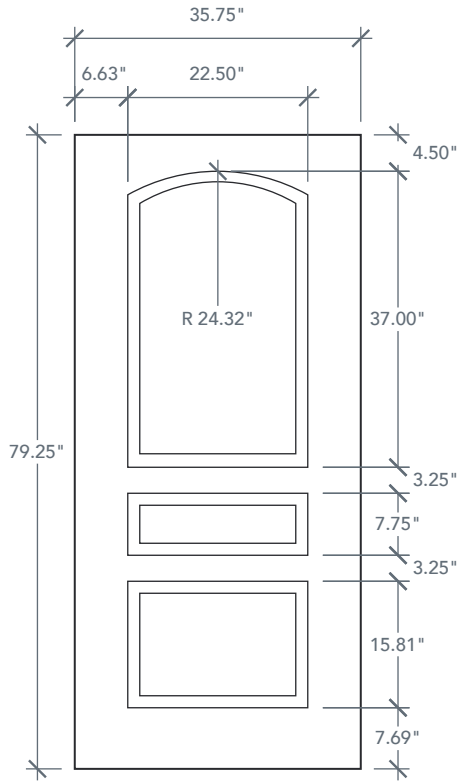

6'8" DRG31 THREE PANEL DOOR

OAK SERIES

AVAILABLE SIZING

ARTWORK SCALE: 1/2"=1'

3' 0" x 6' 8"

NOTE: BY REQUEST, DOOR HEIGHT COMES IN VARYING DIMENSIONS TO A MINIMUM OF 79". EXCESS WILL BE TAKEN FROM BOTTOM RAIL. ALL OTHER DIMENSIONS WILL REMAIN THE SAME.

CUTOUTS & GLASS

HALF LITE
HL4

3'0" Cutout 23" x 37"
Glass 22" x 36"

A = 4.5"

3/4 LITE
342

3'0" Cutout 23" x 49"
Glass 22" x 48"

A = 4.5"

A = DISTANCE FROM TOP OF DOOR TO TOP OF OPENING