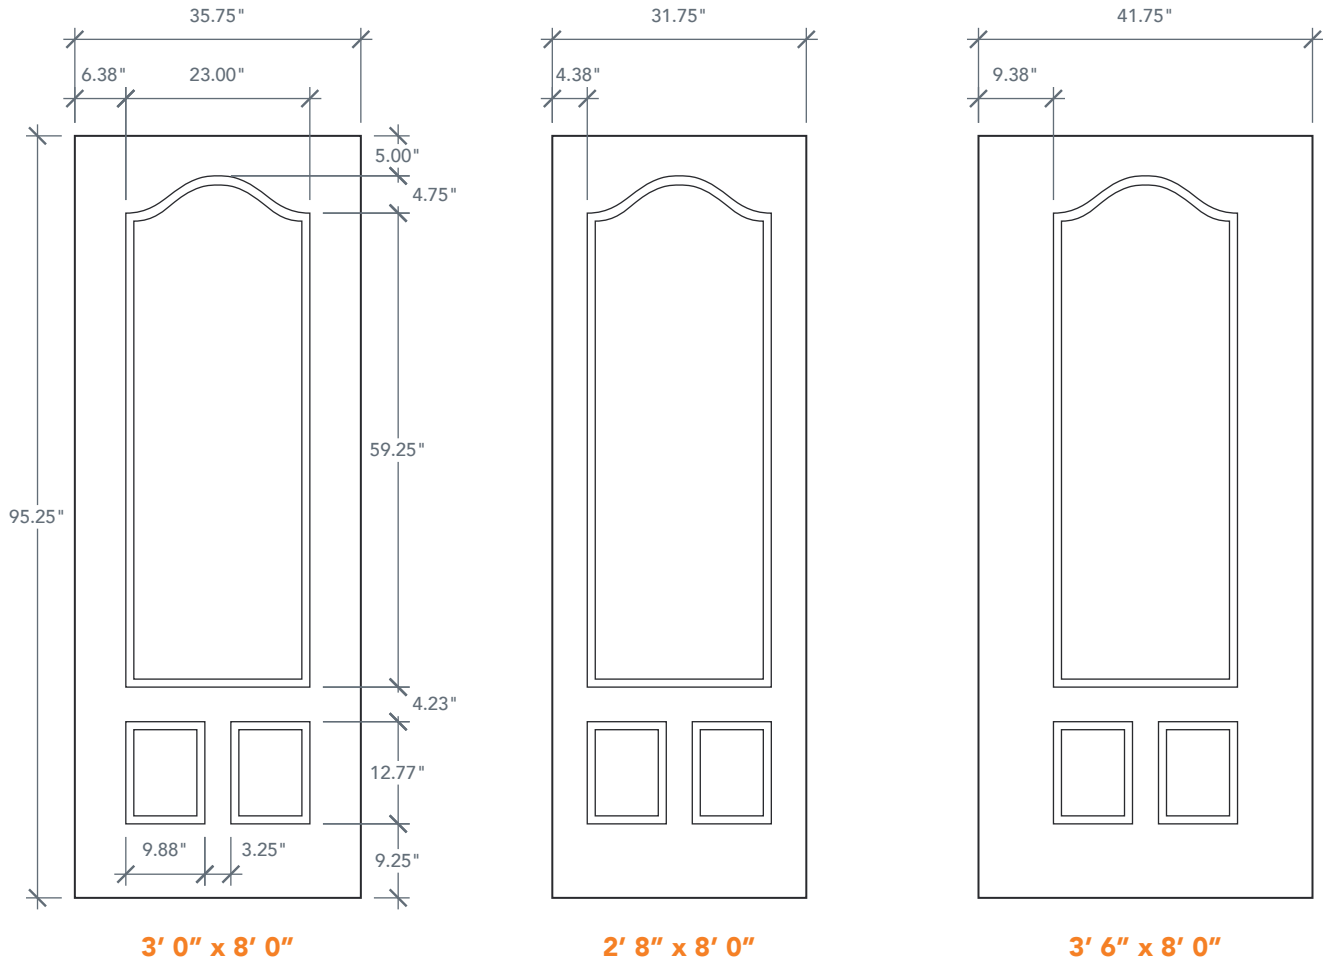

8'0" DRG3080 3/4 THREE PANEL DOOR

OAK SERIES

AVAILABLE SIZING

ARTWORK SCALE: 1/2"=1'

3' 0" x 8' 0"

2' 8" x 8' 0"

3' 6" x 8' 0"

NOTE: BY REQUEST, DOOR HEIGHT COMES IN VARYING DIMENSIONS TO A MINIMUM OF 95". EXCESS WILL BE TAKEN FROM BOTTOM RAIL. ALL OTHER DIMENSIONS WILL REMAIN THE SAME.

CUTOUTS & GLASS

	<p>3/4 OVAL LITE 3V3</p> <p>2'8" Cutout 14 3/5" x 54 3/5" 3'0" Glass 13" x 53" 3'6"</p> <p>A = 9.75"</p>		<p>3/4 LITE FL7</p> <p>2'8" Cutout 23" x 65" 3'0" Glass 22" x 64" 3'6"</p> <p>A = 5.0"</p>		<p>FULL LITE FL8</p> <p>2'8" Cutout 23" x 81" 3'0" Glass 22" x 80" 3'6"</p> <p>A = 5.0"</p>
--	--	--	--	--	---

A = DISTANCE FROM TOP OF DOOR TO TOP OF OPENING

MATCHING SIDELITES

SLG3080

Available Widths:
1' 0"
1' 2"