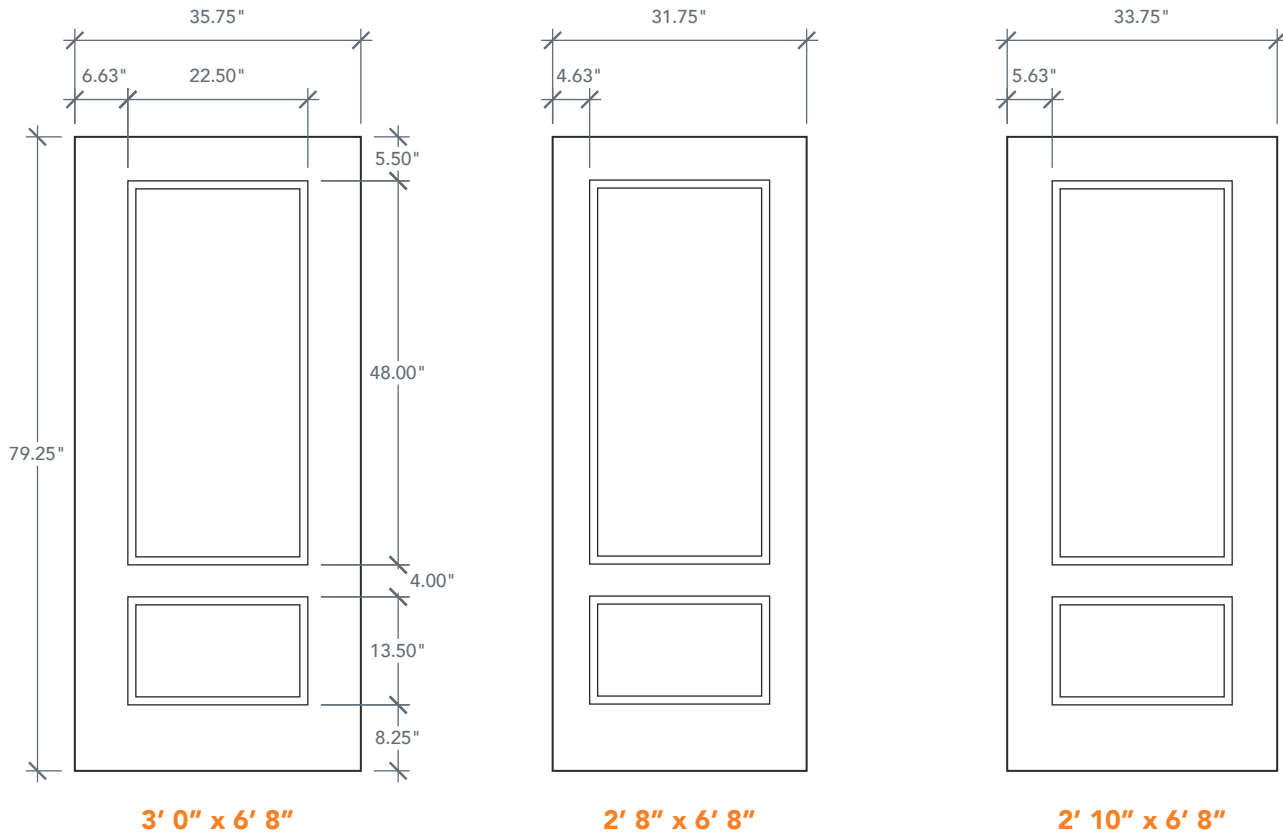

6'8" DRG29 3/4 TWO PANEL DOOR

OAK SERIES

AVAILABLE SIZING

ARTWORK SCALE: 1/2"=1'

NOTE: BY REQUEST, DOOR HEIGHT COMES IN VARYING DIMENSIONS TO A MINIMUM OF 79". EXCESS WILL BE TAKEN FROM BOTTOM RAIL. ALL OTHER DIMENSIONS WILL REMAIN THE SAME.

CUTOUTS & GLASS

A = DISTANCE FROM TOP OF DOOR TO TOP OF OPENING