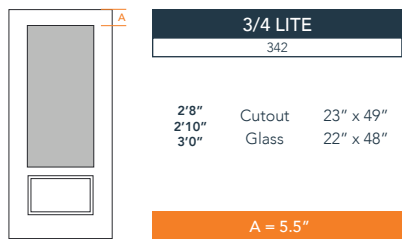

6'8" DRG29 3/4 TWO PANEL DOOR

OAK SERIES

AVAILABLE SIZING

ARTWORK SCALE: 1/2"=1'

NOTE: BY REQUEST, DOOR HEIGHT COMES IN VARYING DIMENSIONS TO A MINIMUM OF 79". EXCESS WILL BE TAKEN FROM BOTTOM RAIL. ALL OTHER DIMENSIONS WILL REMAIN THE SAME.

CUTOUTS & GLASS

A = DISTANCE FROM TOP OF DOOR TO TOP OF OPENING