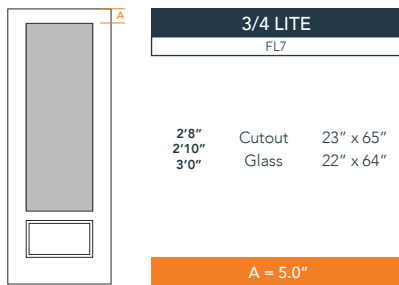

8'0" DRG2980 3/4 TWO PANEL DOOR

OAK SERIES

AVAILABLE SIZING

ARTWORK SCALE: 1/2"=1'

NOTE: BY REQUEST, DOOR HEIGHT COMES IN VARYING DIMENSIONS TO A MINIMUM OF 95". EXCESS WILL BE TAKEN FROM BOTTOM RAIL. ALL OTHER DIMENSIONS WILL REMAIN THE SAME.

CUTOUTS & GLASS

A = DISTANCE FROM TOP OF DOOR TO TOP OF OPENING

MATCHING SIDELITES