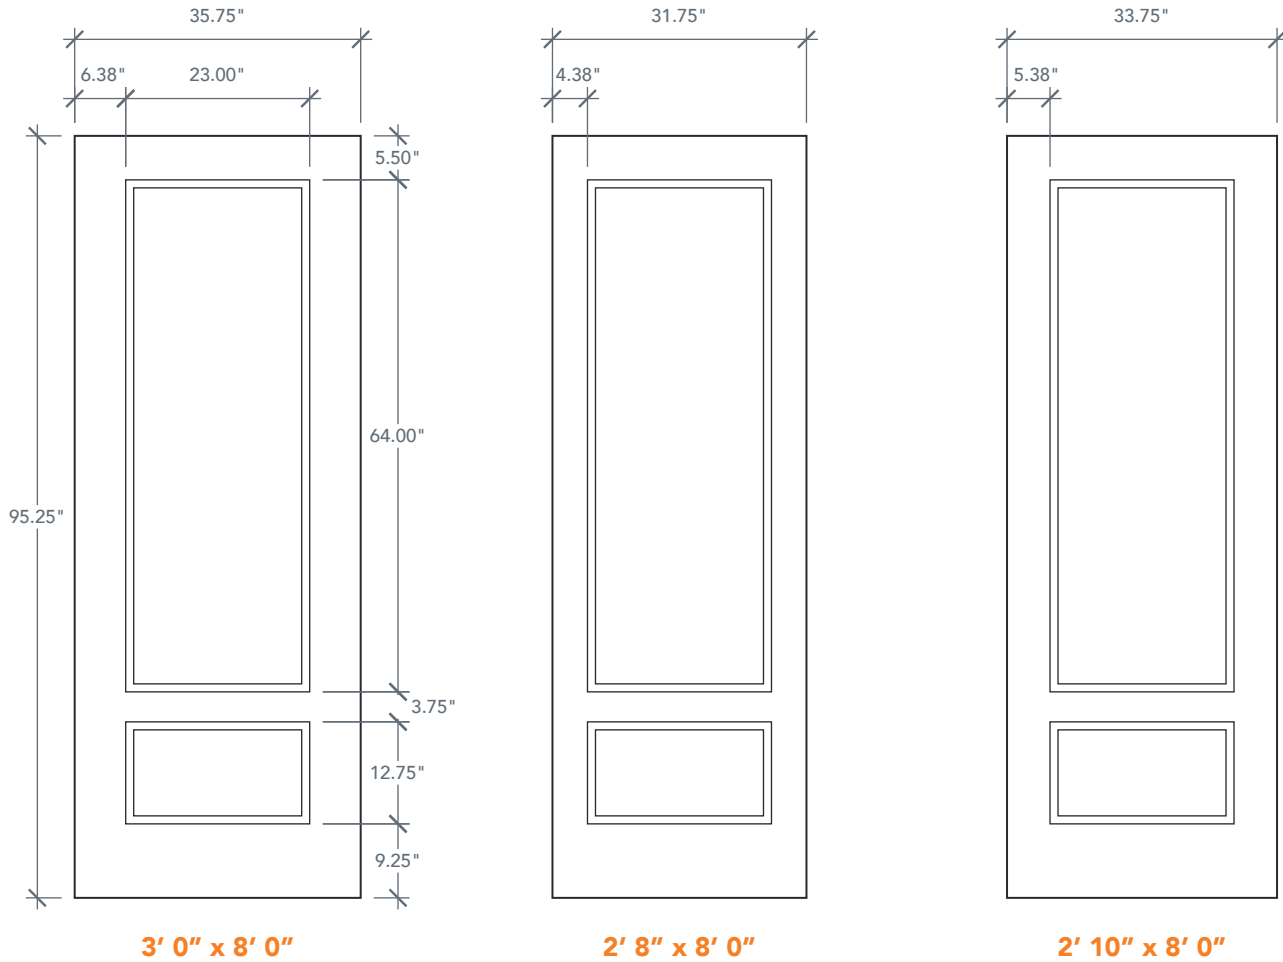

8'0" DRG2980 3/4 TWO PANEL DOOR

OAK SERIES

AVAILABLE SIZING

ARTWORK SCALE: 1/2"=1'

NOTE: BY REQUEST, DOOR HEIGHT COMES IN VARYING DIMENSIONS TO A MINIMUM OF 95". EXCESS WILL BE TAKEN FROM BOTTOM RAIL. ALL OTHER DIMENSIONS WILL REMAIN THE SAME.

CUTOUTS & GLASS

A = DISTANCE FROM TOP OF DOOR TO TOP OF OPENING

MATCHING SIDELITES