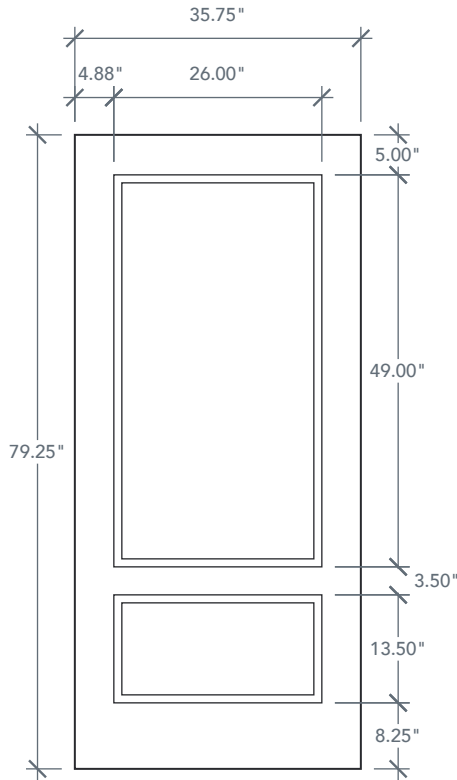

6'8" DRG20 3/4 HERITAGE DOOR

OAK SERIES

AVAILABLE SIZING

ARTWORK SCALE: 1/2"=1'

3' 0" x 6' 8"

NOTE: BY REQUEST, DOOR HEIGHT COMES IN VARYING DIMENSIONS TO A MINIMUM OF 79". EXCESS WILL BE TAKEN FROM BOTTOM RAIL. ALL OTHER DIMENSIONS WILL REMAIN THE SAME.

CUTOUTS & GLASS

3/4 OVAL LITE
3V2

3'0" Cutout 17.84" x 40.12"
Glass 16.78" x 38.72"

3/4 LITE
343

3'0" Cutout 26" x 49"
Glass 25" x 48"

A = 5.0"

OVAL IS CENTERED IN PANEL HEIGHT

A = DISTANCE FROM TOP OF DOOR TO TOP OF OPENING

MATCHING SIDELITES

SLG3E

Available Widths:

1' 0"
1' 2"