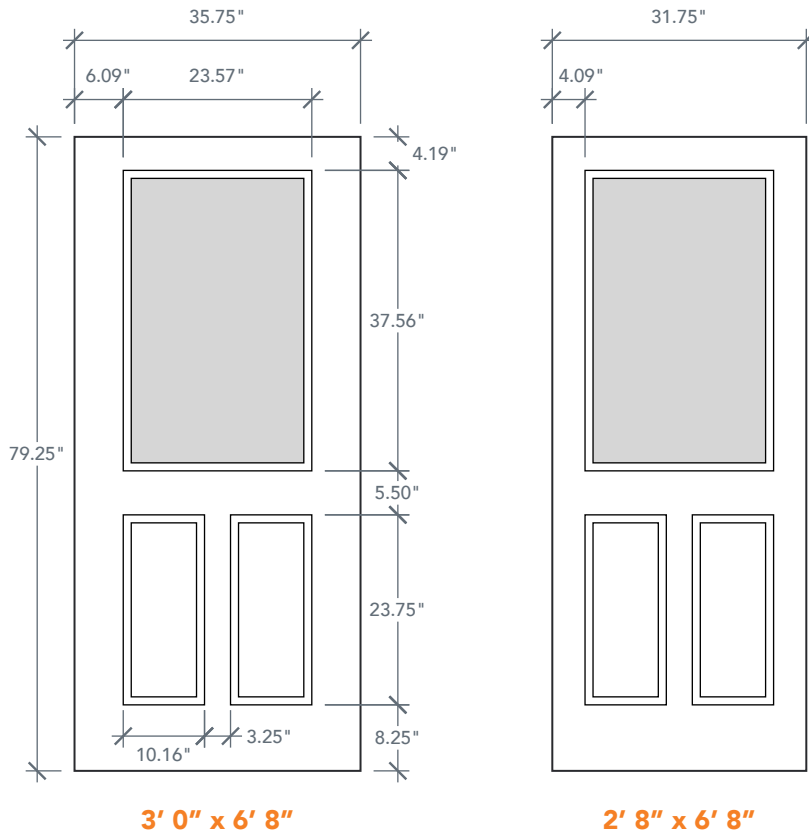

6'8" DRG12 FLUSH GLAZED HALF LITE DOOR

OAK

OAK SERIES

AVAILABLE SIZING

ARTWORK SCALE: 1/2"=1'

NOTE: BY REQUEST, DOOR HEIGHT COMES IN VARYING DIMENSIONS TO A MINIMUM OF 79". EXCESS WILL BE TAKEN FROM BOTTOM RAIL. ALL OTHER DIMENSIONS WILL REMAIN THE SAME.

GLASS & DAYLIGHT OPENING

A = DISTANCE FROM TOP OF DOOR TO TOP OF OPENING

MATCHING SIDELITES