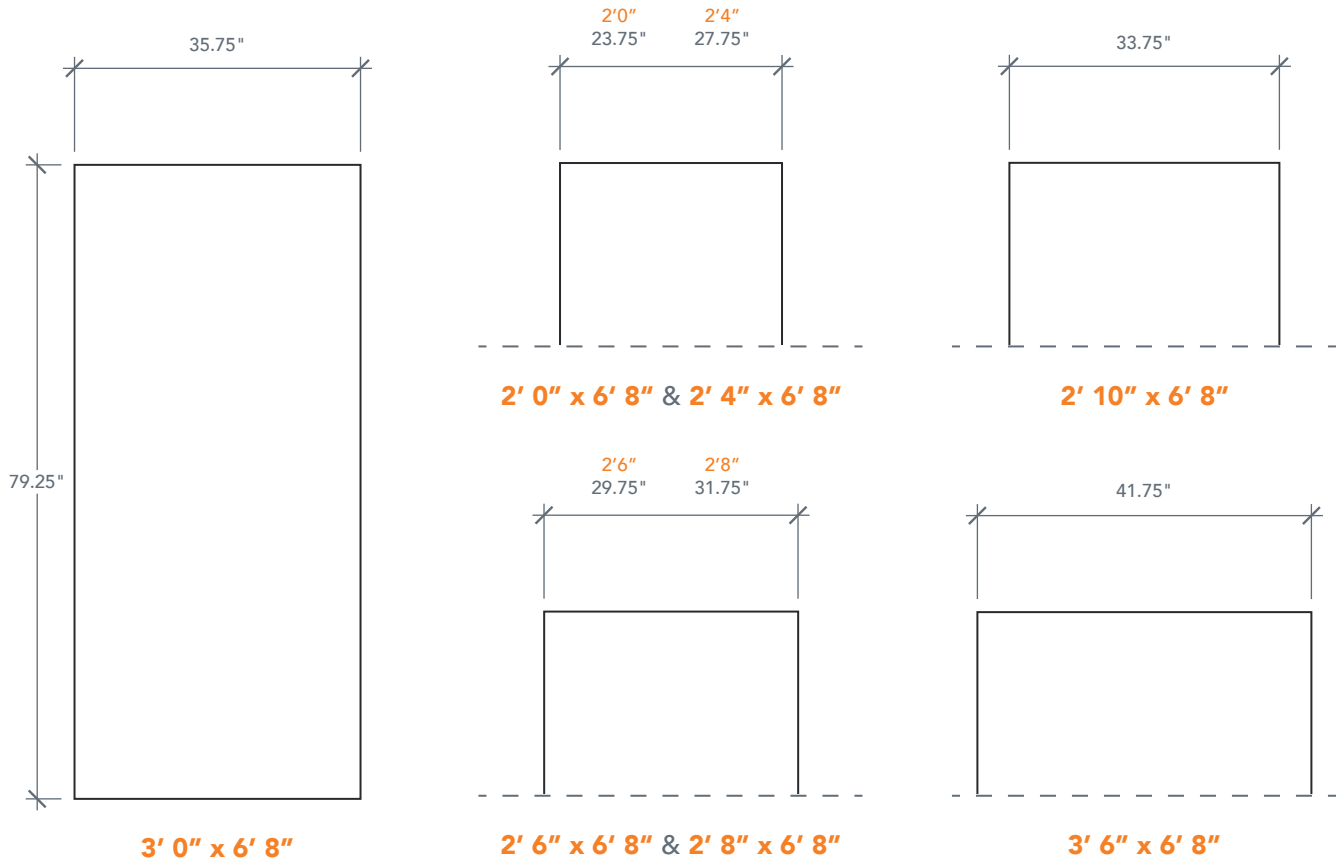

6'8" DRG00 FLUSH DOOR

OAK SERIES

AVAILABLE SIZING

ARTWORK SCALE: 1/2"=1'

NOTE: BY REQUEST, DOOR HEIGHT COMES IN VARYING DIMENSIONS TO A MINIMUM OF 79". EXCESS WILL BE TAKEN FROM BOTTOM RAIL. ALL OTHER DIMENSIONS WILL REMAIN THE SAME.

CUTOUTS & GLASS

	FULL LITE	
	FL5	
2'6"	Cutout	21" x 65"
	Glass	20" x 64"
FL7		
2'8"	Cutout	23" x 65"
2'10"	Glass	22" x 64"
3'0"		
A = 6.0"		

A = DISTANCE FROM TOP OF DOOR TO TOP OF OPENING

MATCHING SIDELITES

	SLG00
	Available Widths:
	1' 0"
	1' 2"