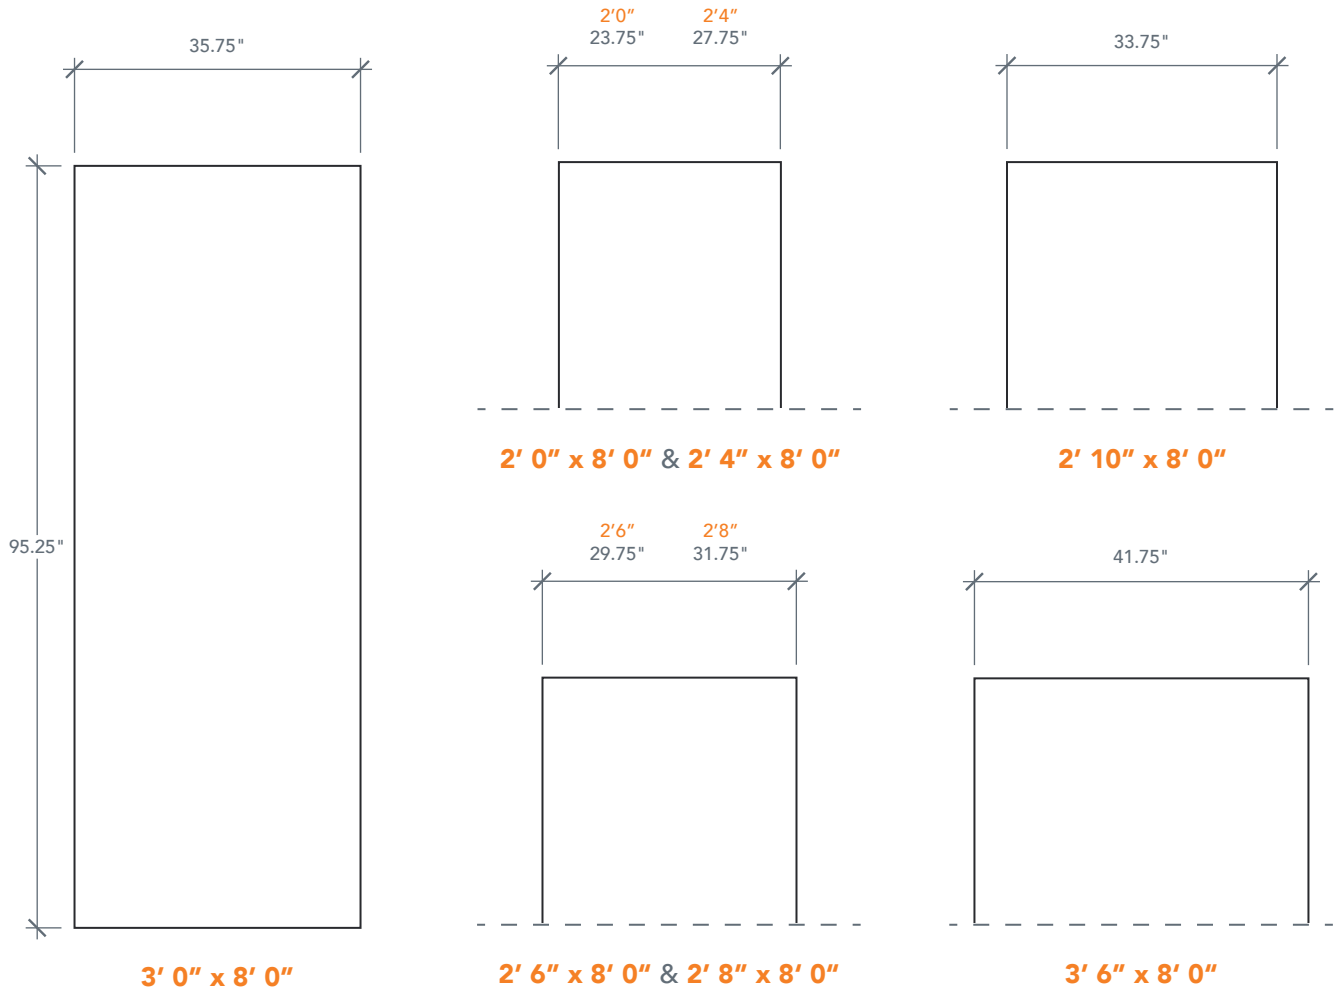

# 8'0" DRG0080 FLUSH DOOR

OAK SERIES

## AVAILABLE SIZING

ARTWORK SCALE: 1/2"=1'

NOTE: BY REQUEST, DOOR HEIGHT COMES IN VARYING DIMENSIONS TO A MINIMUM OF 95". EXCESS WILL BE TAKEN FROM BOTTOM RAIL. ALL OTHER DIMENSIONS WILL REMAIN THE SAME.

## CUTOUTS & GLASS

FULL LITE		
FL6		
2'6"	Cutout	21" x 81"
	Glass	20" x 80"
FL8		
2'8"	Cutout	23" x 81"
2'10"	Glass	22" x 80"
3'0"		
A = 6.0"		

A = DISTANCE FROM TOP OF DOOR TO TOP OF OPENING

## MATCHING SIDELITES

SLG0080
Available Widths:
1' 0"
1' 2"