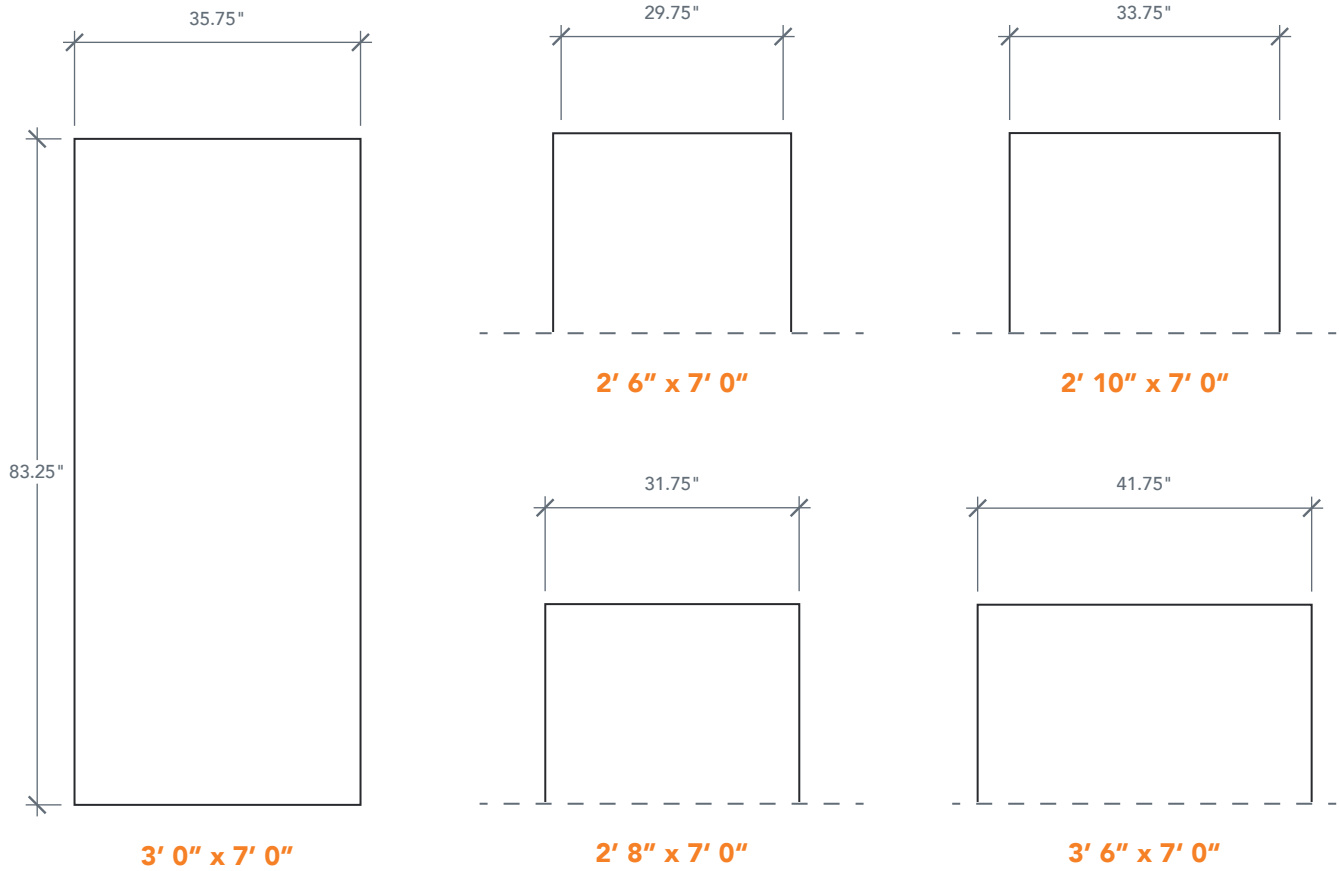

7'0" DRG0070 FLUSH DOOR

OAK SERIES

AVAILABLE SIZING

ARTWORK SCALE: 1/2"=1'

NOTE: BY REQUEST, DOOR HEIGHT COMES IN VARYING DIMENSIONS TO A MINIMUM OF 83". EXCESS WILL BE TAKEN FROM BOTTOM RAIL. ALL OTHER DIMENSIONS WILL REMAIN THE SAME.

CUTOUTS & GLASS

	FULL LITE	
	FL5	
2'6"	Cutout	21" x 65"
	Glass	20" x 64"
FL7		
2'8"	Cutout	23" x 65"
	2'10"	Glass
3'0"		
A = 7.5"		

A = DISTANCE FROM TOP OF DOOR TO TOP OF OPENING

MATCHING SIDELITES

	SLG0070
	Available Widths:
	1' 0"
	1' 2"