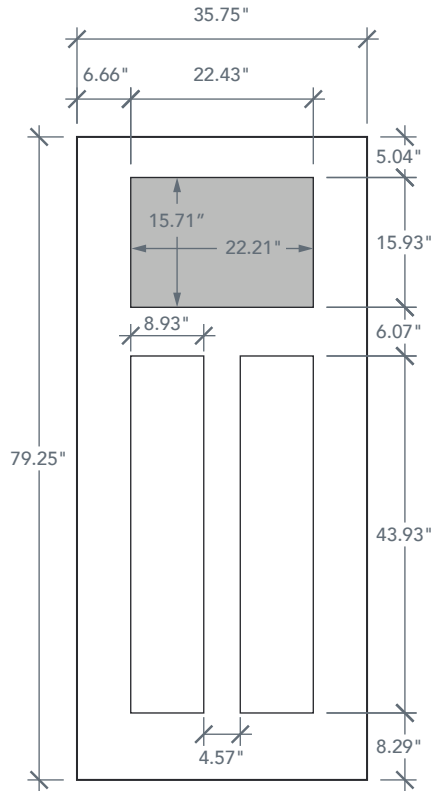

**AVAILABLE SIZING**

ARTWORK SCALE: 1/2"=1'

**3' 0" x 6' 8"**

NOTE: BY REQUEST, DOOR HEIGHT COMES IN VARYING DIMENSIONS TO A MINIMUM OF 79". EXCESS WILL BE TAKEN FROM BOTTOM RAIL. ALL OTHER DIMENSIONS WILL REMAIN THE SAME.

**CUTOUTS & GLASS**

**SLF3SL**

Available Widths:

1' 0"

1' 2"

Spec Page = 35

**SLF3FL**

Available Widths:

1' 0"

1' 2"

Spec Page = 33