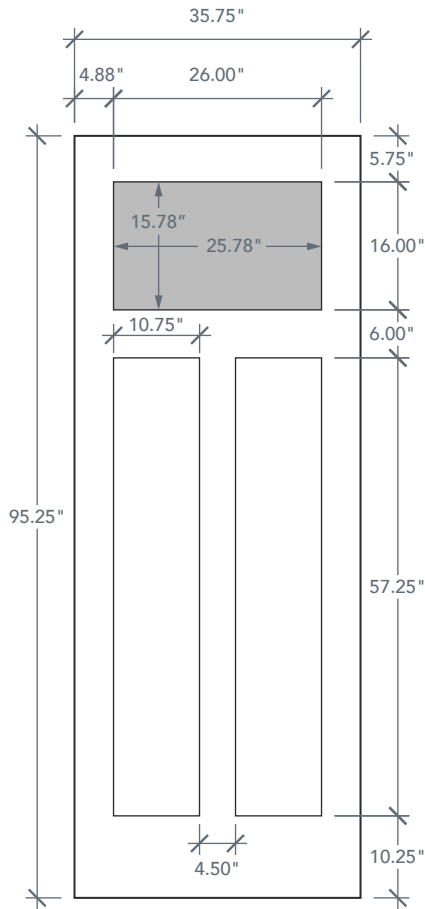

AVAILABLE SIZING

ARTWORK SCALE: 1/2"=1'

3' 0" x 8' 0"

NOTE: BY REQUEST, DOOR HEIGHT COMES IN VARYING DIMENSIONS TO A MINIMUM OF 95". EXCESS WILL BE TAKEN FROM BOTTOM RAIL. ALL OTHER DIMENSIONS WILL REMAIN THE SAME.

MATCHING SIDELITE

SLF3S80L

Available Widths:

1' 0"

1' 2"

Spec Page = 37