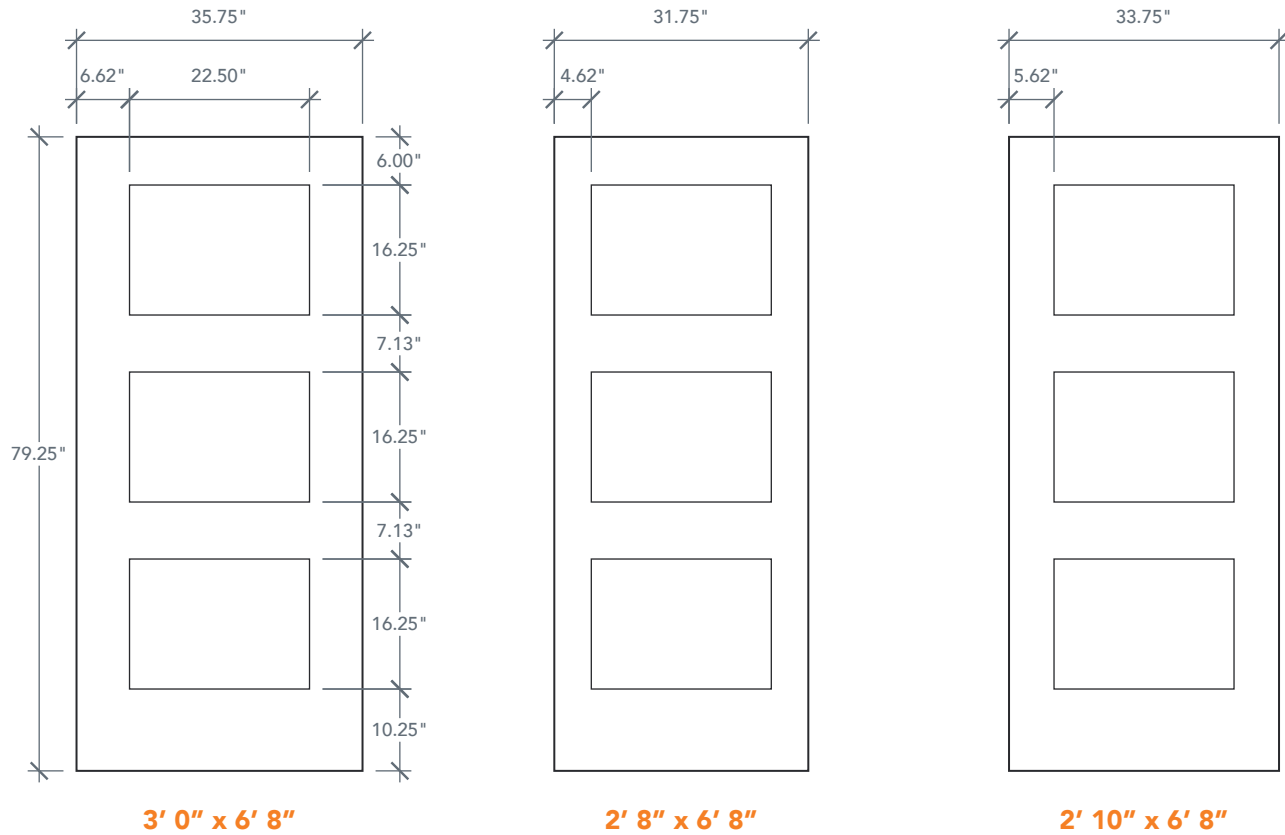

6'8" DRF3J THREE PANEL DOOR

FIR SHAKER PROFILE

CRAFTSMAN SERIES

AVAILABLE SIZING

ARTWORK SCALE: 1/2"=1'

NOTE: BY REQUEST, DOOR HEIGHT COMES IN VARYING DIMENSIONS TO A MINIMUM OF 79". EXCESS WILL BE TAKEN FROM BOTTOM RAIL. ALL OTHER DIMENSIONS WILL REMAIN THE SAME.

MATCHING SIDELITES

SLF3J

Available Widths:

- 1' 0"
- 1' 2"

Spec Page = 40