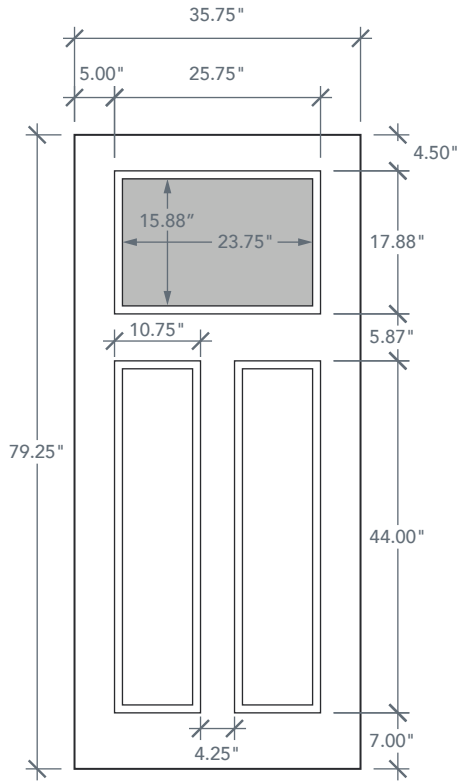

AVAILABLE SIZING

ARTWORK SCALE: 1/2"=1'

3' 0" x 6' 8"

NOTE: BY REQUEST, DOOR HEIGHT COMES IN VARYING DIMENSIONS TO A MINIMUM OF 79". EXCESS WILL BE TAKEN FROM BOTTOM RAIL. ALL OTHER DIMENSIONS WILL REMAIN THE SAME.

MATCHING SIDELITES

SLF3C

Available Widths:

1' 0"

1' 2"

Spec Page = 31