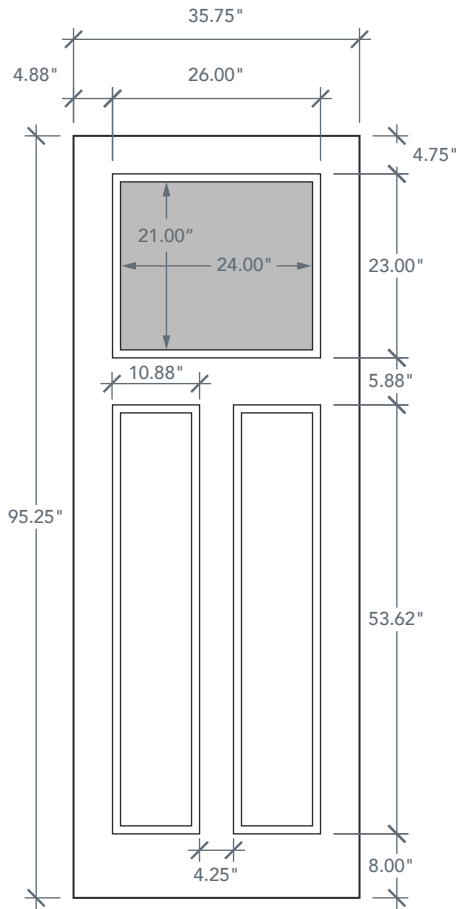

AVAILABLE SIZING

ARTWORK SCALE: 1/2"=1'

3' 0" x 8' 0"

NOTE: BY REQUEST, DOOR HEIGHT COMES IN VARYING DIMENSIONS TO A MINIMUM OF 95". EXCESS WILL BE TAKEN FROM BOTTOM RAIL. ALL OTHER DIMENSIONS WILL REMAIN THE SAME.

MATCHING SIDELITE

SLF3C80

Available Widths:

1' 0"

1' 2"

Spec Page = 32