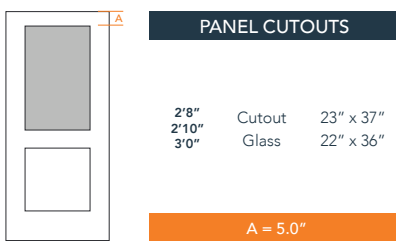

AVAILABLE SIZING

ARTWORK SCALE: 1/2"=1'

3' 0" x 6' 8"

2' 8" x 6' 8"

2' 10" x 6' 8"

NOTE: BY REQUEST, DOOR HEIGHT COMES IN VARYING DIMENSIONS TO A MINIMUM OF 79". EXCESS WILL BE TAKEN FROM BOTTOM RAIL. ALL OTHER DIMENSIONS WILL REMAIN THE SAME.

CUTOUTS & GLASS

A = DISTANCE FROM TOP OF DOOR TO TOP OF OPENING.

NOTE: PLASTPRO DOES NOT PROVIDE PRE-CUT CONFIGURATION SERVICE FOR THIS DOOR. ADD-IN LITE FRAME AVAILABLE IN SOLUTION DOORLITE SERIES.