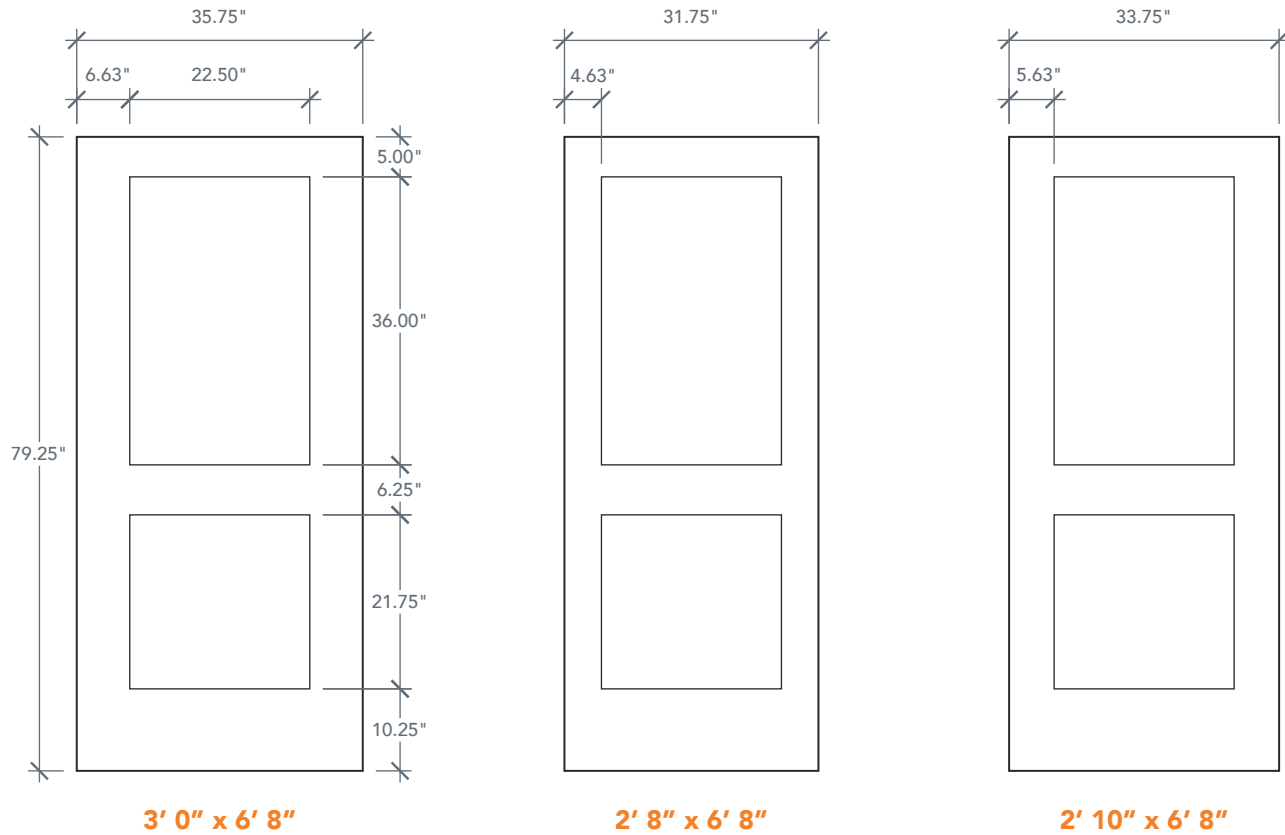

AVAILABLE SIZING

ARTWORK SCALE: 1/2"=1'

3' 0" x 6' 8"

2' 8" x 6' 8"

2' 10" x 6' 8"

NOTE: BY REQUEST, DOOR HEIGHT COMES IN VARYING DIMENSIONS TO A MINIMUM OF 79". EXCESS WILL BE TAKEN FROM BOTTOM RAIL. ALL OTHER DIMENSIONS WILL REMAIN THE SAME.

CUTOUTS & GLASS

A = DISTANCE FROM TOP OF DOOR TO TOP OF OPENING.

NOTE: PLASTPRO DOES NOT PROVIDE PRE-CUT CONFIGURATION SERVICE FOR THIS DOOR. ADD-IN LITE FRAME AVAILABLE IN SOLUTION DOORLITE SERIES.