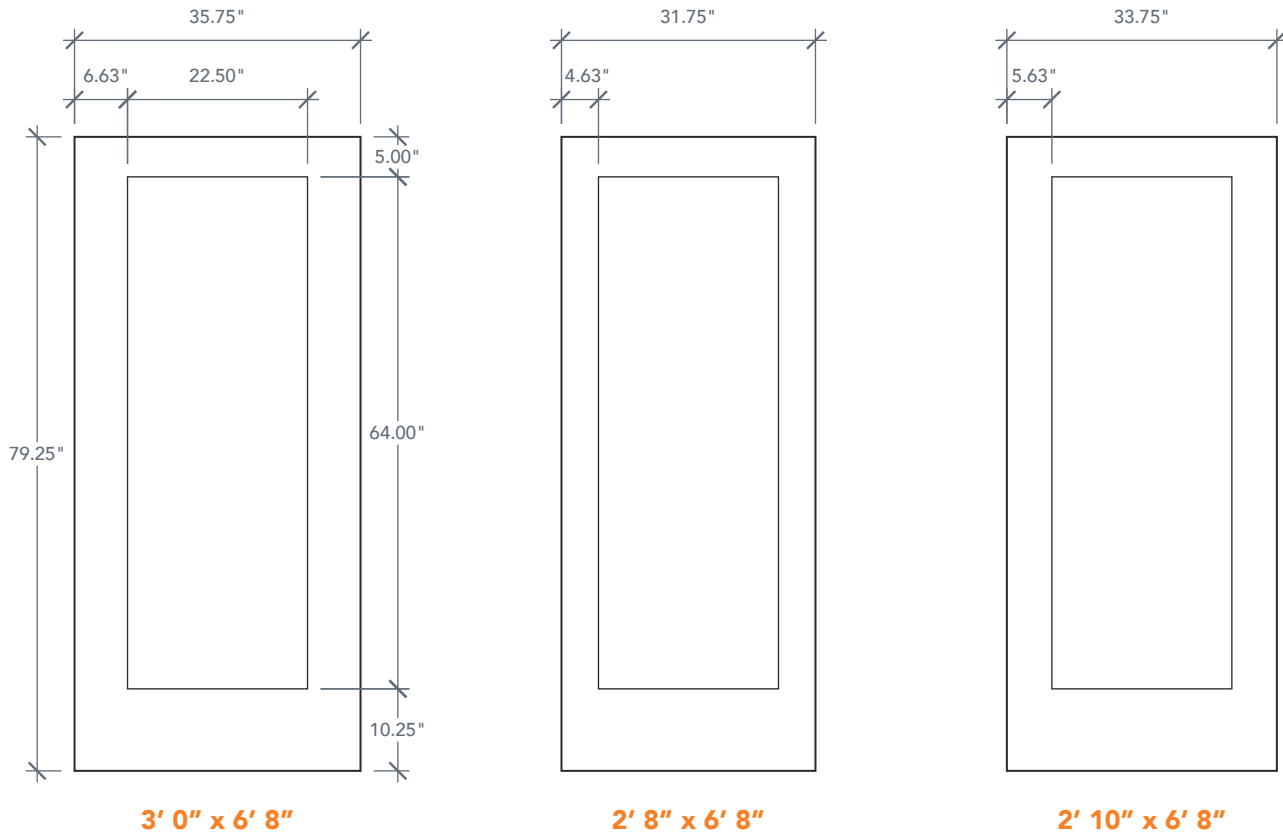

# 6'8" DRF1K ONE PANEL DOOR

FIR SHAKER PROFILE

CRAFTSMAN SERIES

## AVAILABLE SIZING

ARTWORK SCALE: 1/2"=1'

NOTE: BY REQUEST, DOOR HEIGHT COMES IN VARYING DIMENSIONS TO A MINIMUM OF 79". EXCESS WILL BE TAKEN FROM BOTTOM RAIL. ALL OTHER DIMENSIONS WILL REMAIN THE SAME.