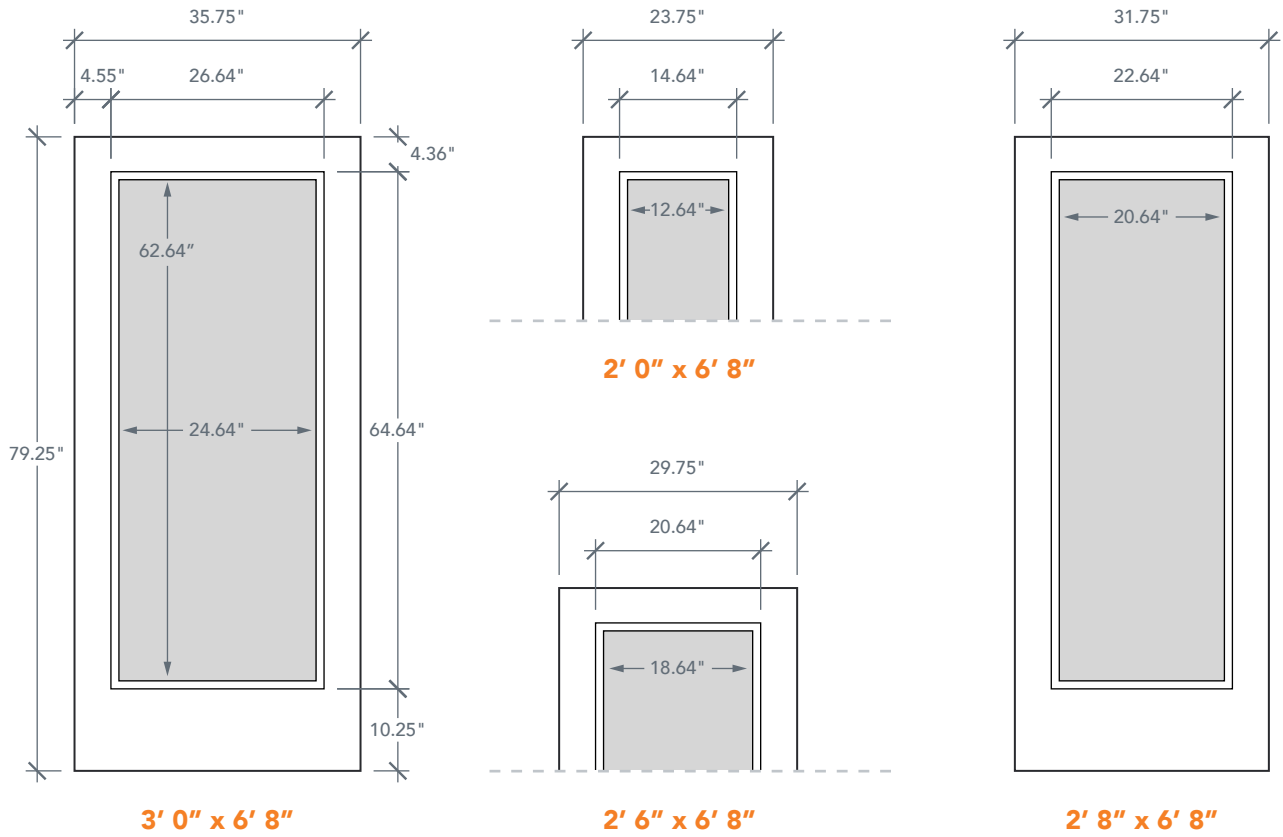

AVAILABLE SIZING

ARTWORK SCALE: 1/2"=1'

NOTE: BY REQUEST, DOOR HEIGHT COMES IN VARYING DIMENSIONS TO A MINIMUM OF 79". EXCESS WILL BE TAKEN FROM BOTTOM RAIL. ALL OTHER DIMENSIONS WILL REMAIN THE SAME.