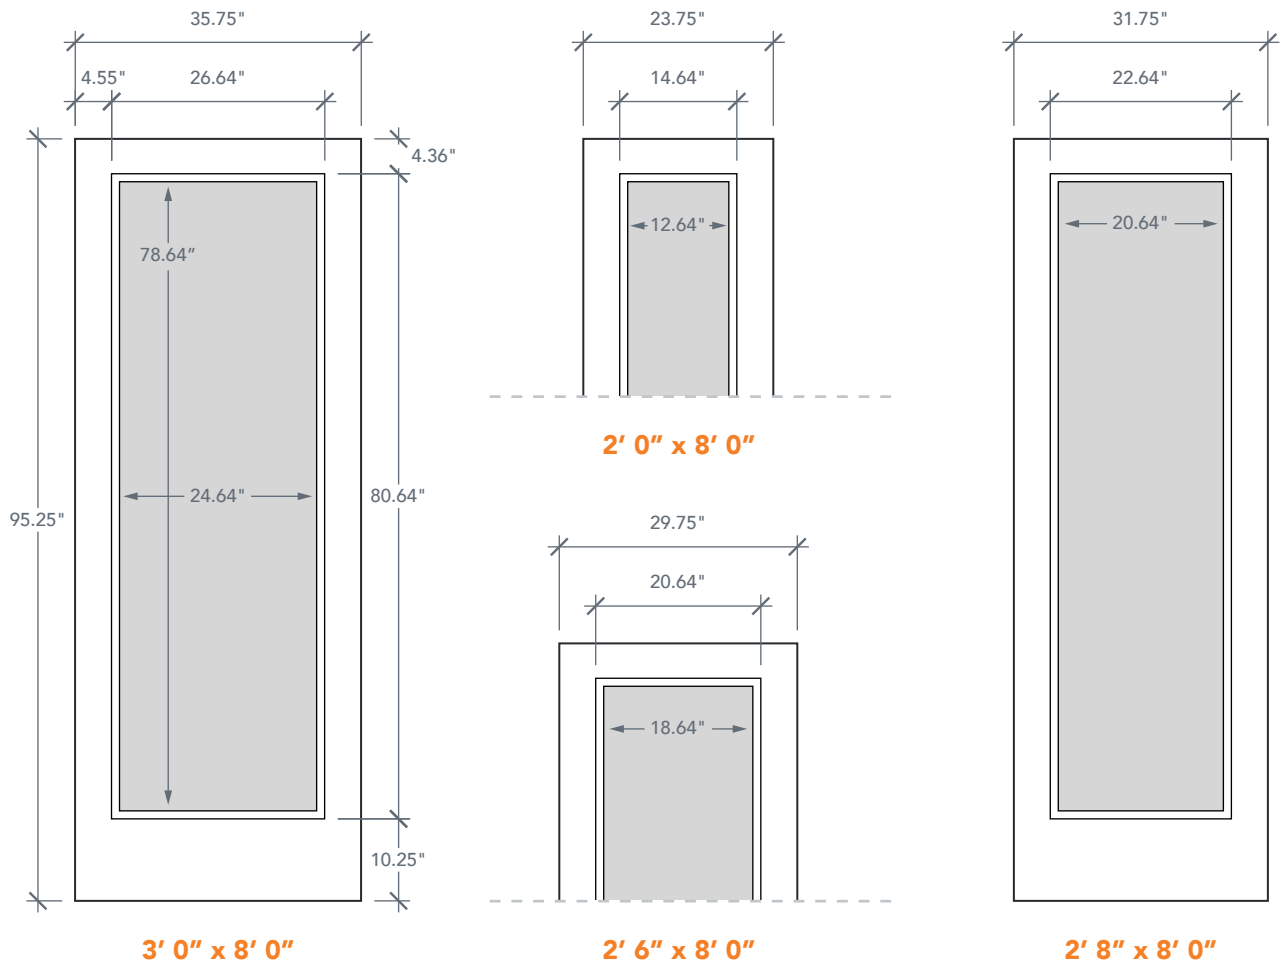

8'0" DRF1D80L NOVA 45 FULL LITE

FIR

DIRECT GLAZED

NOVA SERIES

AVAILABLE SIZING

ARTWORK SCALE: 1/2"=1'

NOTE: BY REQUEST, DOOR HEIGHT COMES IN VARYING DIMENSIONS TO A MINIMUM OF 95". EXCESS WILL BE TAKEN FROM BOTTOM RAIL. ALL OTHER DIMENSIONS WILL REMAIN THE SAME.