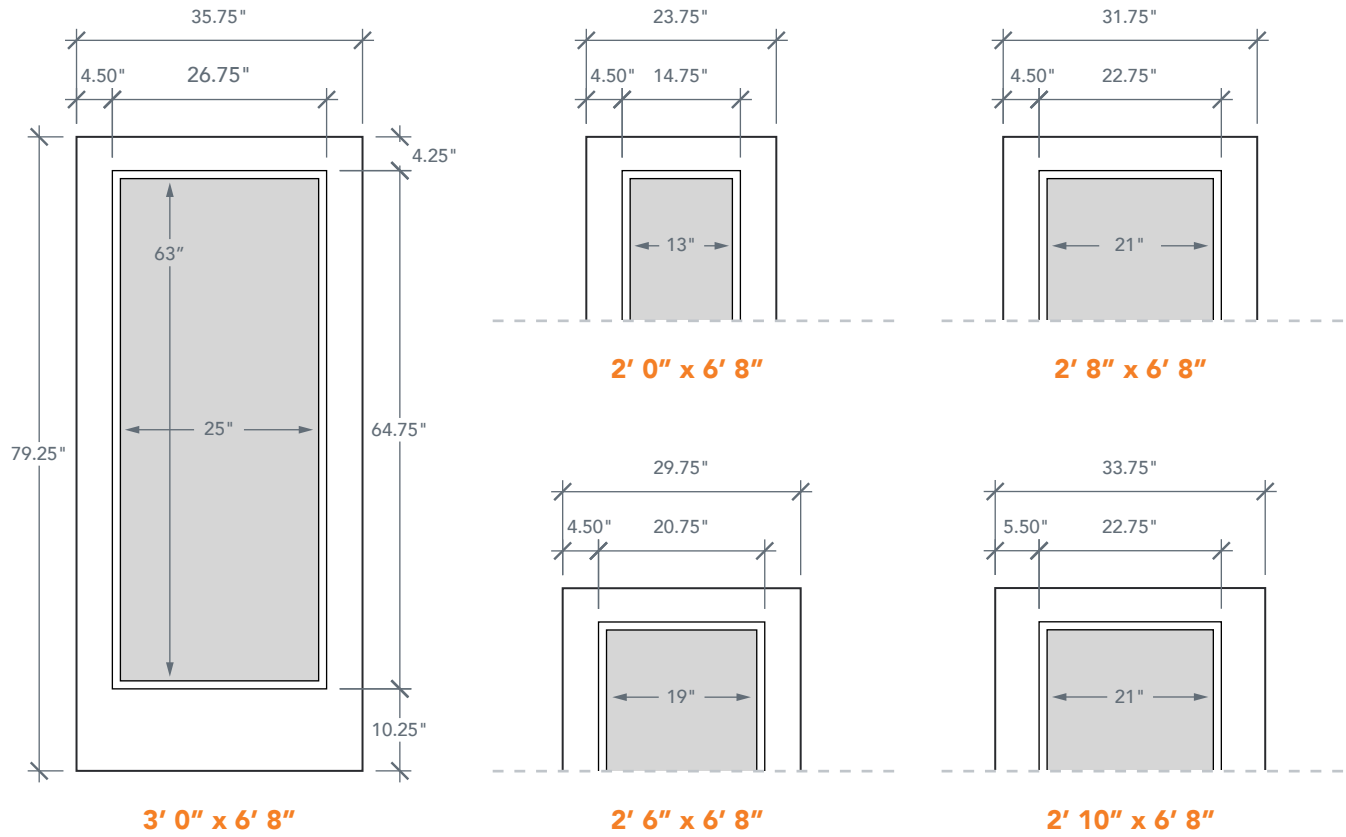

AVAILABLE SIZING

ARTWORK SCALE: 1/2"=1'

NOTE: BY REQUEST, DOOR HEIGHT COMES IN VARYING DIMENSIONS TO A MINIMUM OF 79". EXCESS WILL BE TAKEN FROM BOTTOM RAIL. ALL OTHER DIMENSIONS WILL REMAIN THE SAME.

MATCHING SIDELITES

SLB1S

Available Widths:

- 1' 0"
- 1' 2"