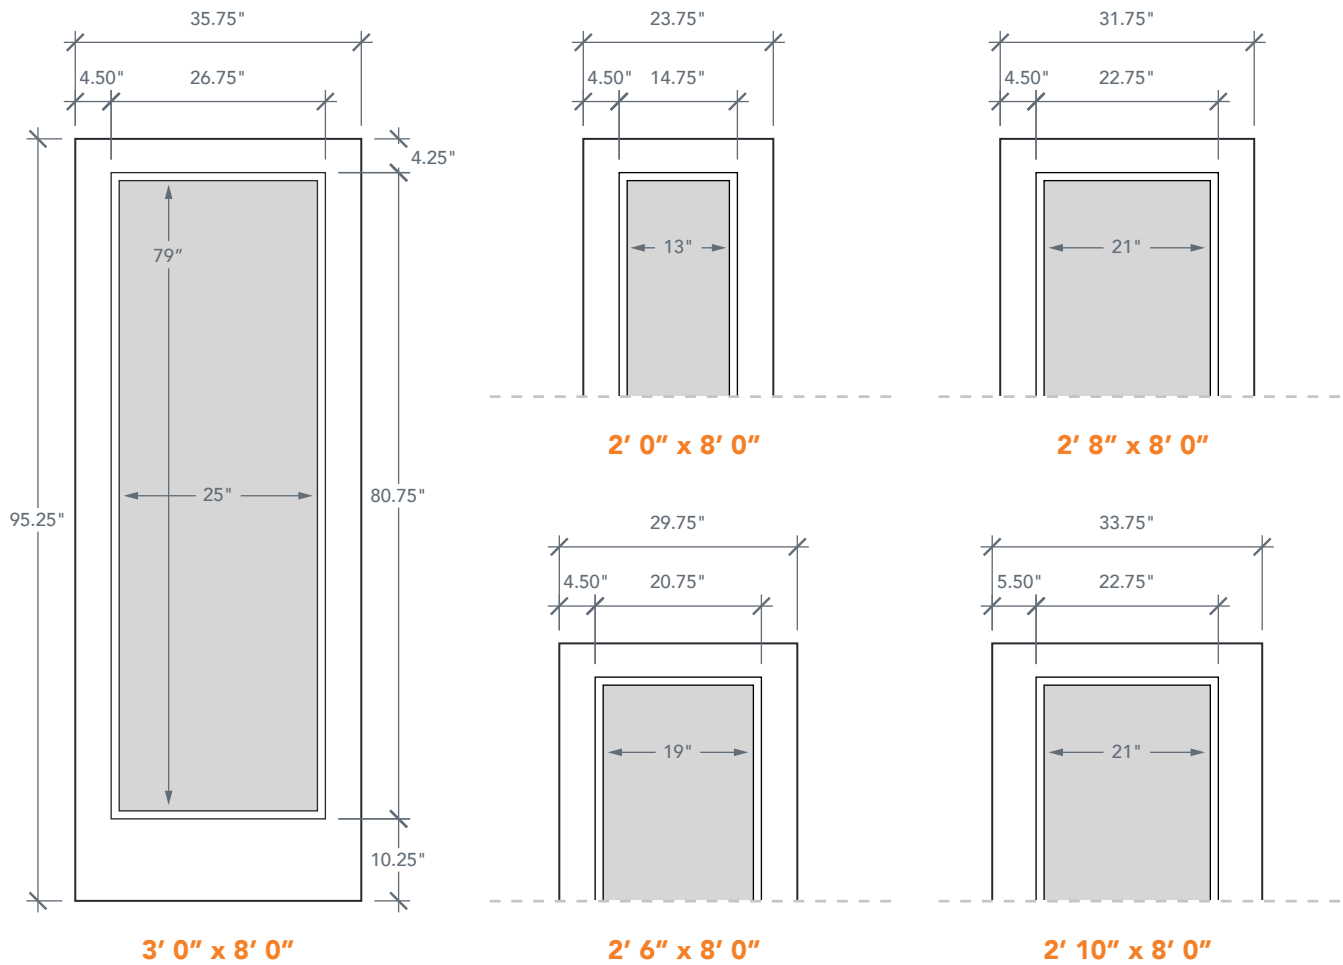

AVAILABLE SIZING

ARTWORK SCALE: 1/2"=1'

NOTE: BY REQUEST, DOOR HEIGHT COMES IN VARYING DIMENSIONS TO A MINIMUM OF 95". EXCESS WILL BE TAKEN FROM BOTTOM RAIL. ALL OTHER DIMENSIONS WILL REMAIN THE SAME.

MATCHING SIDELITES

SLB1S80

Available Widths:

- 1' 0"
- 1' 2"