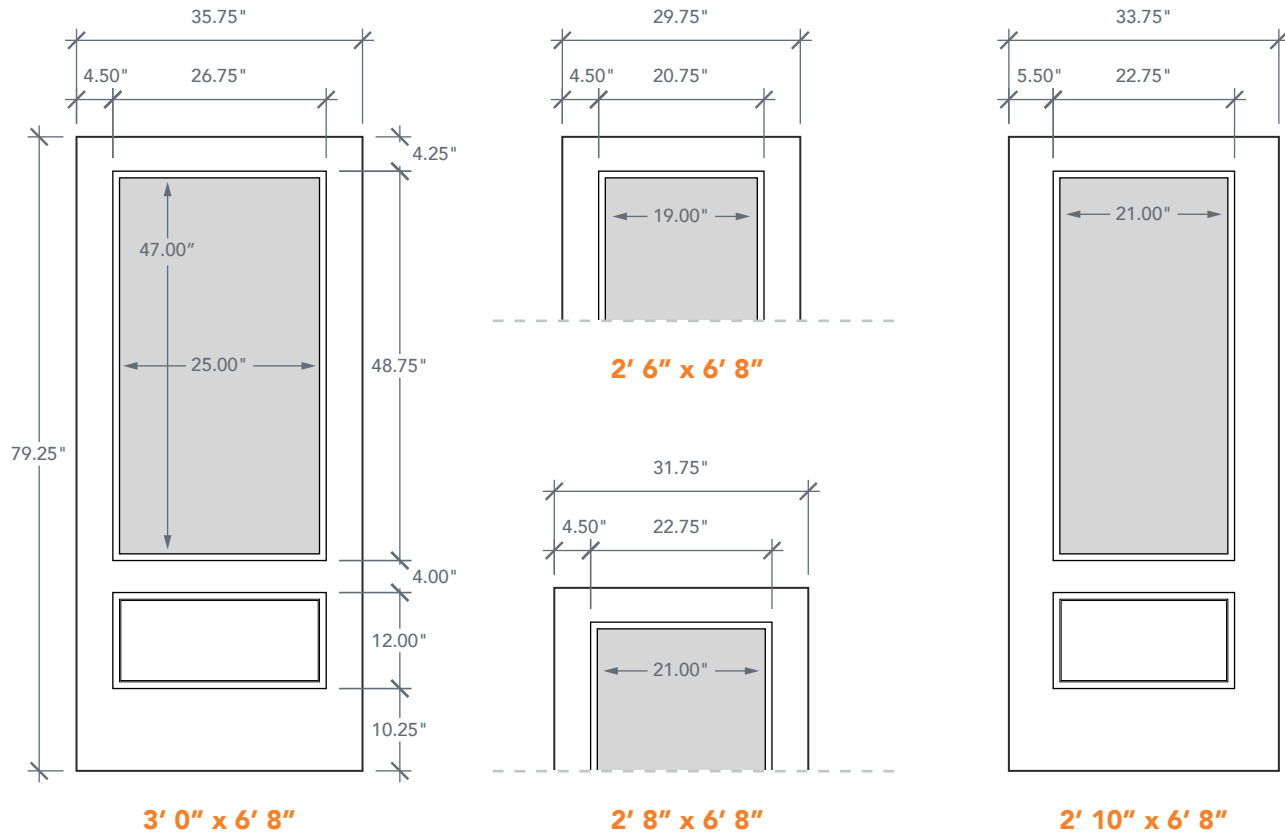

6'8" DRB1E NOVA 90 3/4 LITE

ONYX

DIRECT GLAZED

ONYX SERIES

AVAILABLE SIZING

ARTWORK SCALE: 1/2"=1'

MATCHING SIDELITES

SLB1E

Available Widths:

1' 0"

1' 2"