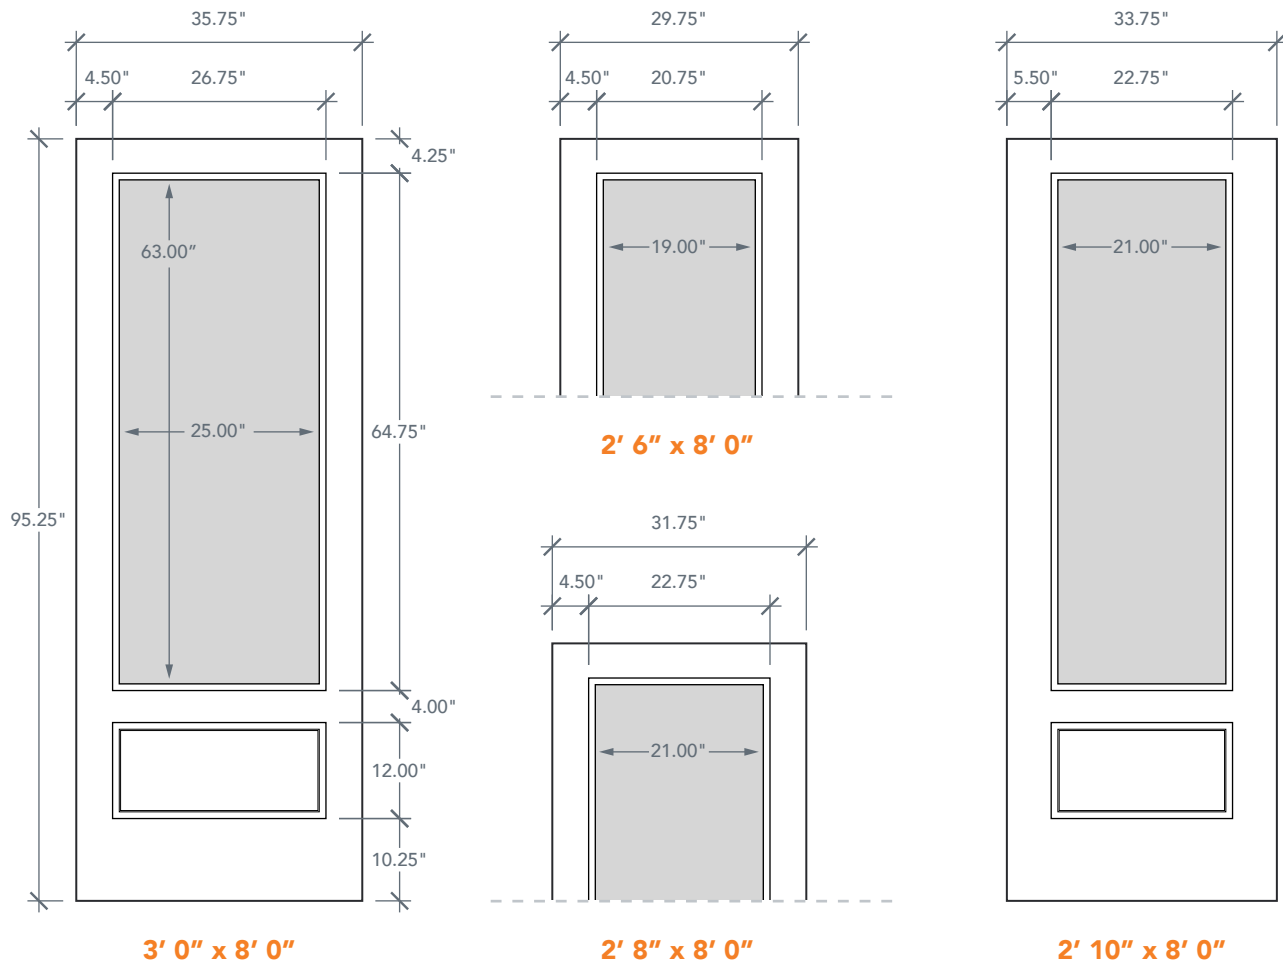

8'0" DRB1E80 NOVA 90 3/4 LITE

ONYX

DIRECT GLAZED

ONYX SERIES

AVAILABLE SIZING

ARTWORK SCALE: 1/2"=1'

NOTE: BY REQUEST, DOOR HEIGHT COMES IN VARYING DIMENSIONS TO A MINIMUM OF 95". EXCESS WILL BE TAKEN FROM BOTTOM RAIL. ALL OTHER DIMENSIONS WILL REMAIN THE SAME.

MATCHING SIDELITES

SLB1E80

Available Widths:

1' 0"

1' 2"