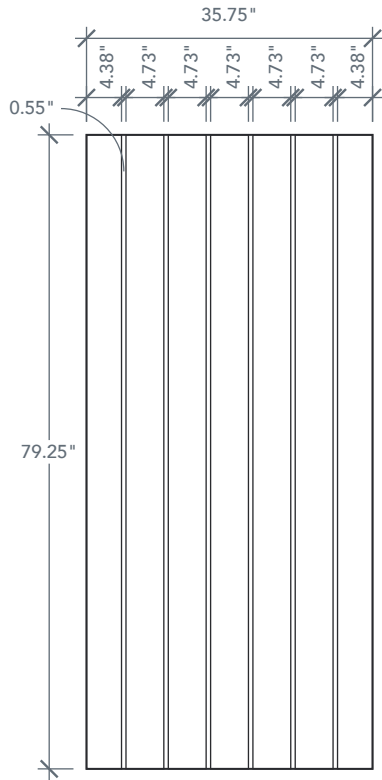

# 6'8" DRATP TRUE PLANK DOOR

SQUARE TOP

RUSTIC SERIES

## AVAILABLE SIZING

ARTWORK SCALE: 1/2"=1'

**3' 0" x 6' 8"**

**2' 6" x 6' 8"**

**3' 6" x 6' 8"**

NOTE: BY REQUEST, DOOR HEIGHT COMES IN VARYING DIMENSIONS TO A MINIMUM OF 79". EXCESS WILL BE TAKEN FROM BOTTOM RAIL. ALL OTHER DIMENSIONS WILL REMAIN THE SAME.