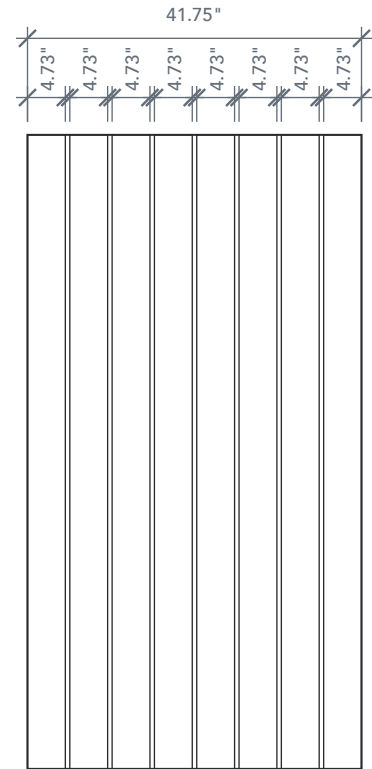

# 6'8" DRATP TRUE PLANK DOOR

SQUARE TOP

RUSTIC SERIES

## AVAILABLE SIZING

ARTWORK SCALE: 1/2"=1'

**3' 0" x 6' 8"**

**2' 6" x 6' 8"**

**3' 6" x 6' 8"**

NOTE: BY REQUEST, DOOR HEIGHT COMES IN VARYING DIMENSIONS TO A MINIMUM OF 79". EXCESS WILL BE TAKEN FROM BOTTOM RAIL. ALL OTHER DIMENSIONS WILL REMAIN THE SAME.