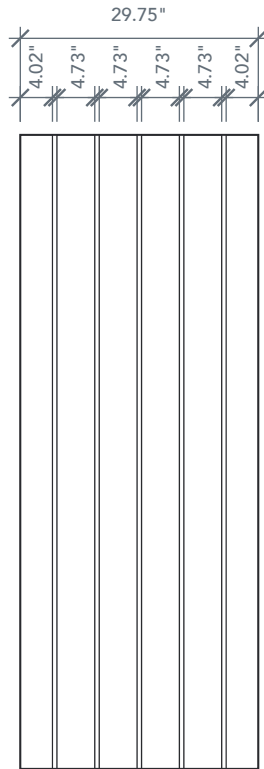

# 6'8" DRATP TRUE PLANK DOOR

SQUARE TOP

RUSTIC SERIES

## AVAILABLE SIZING

ARTWORK SCALE: 1/2"=1'

**3' 0" x 6' 8"**

**2' 6" x 6' 8"**

**3' 6" x 6' 8"**

NOTE: BY REQUEST, DOOR HEIGHT COMES IN VARYING DIMENSIONS TO A MINIMUM OF 79". EXCESS WILL BE TAKEN FROM BOTTOM RAIL. ALL OTHER DIMENSIONS WILL REMAIN THE SAME.