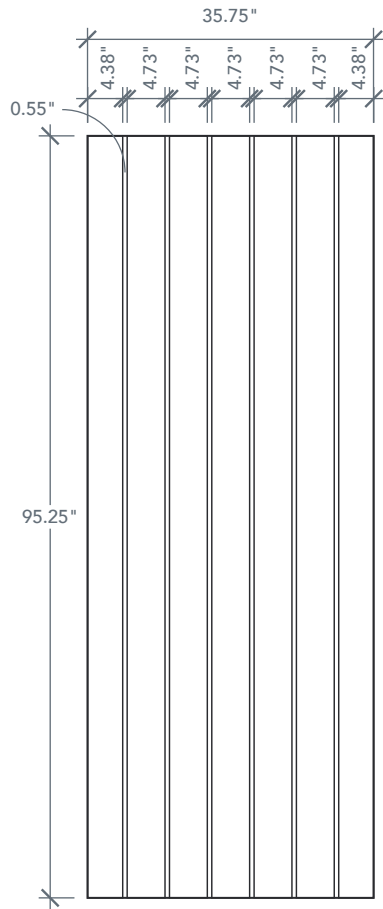

8'0" DRATP80 TRUE PLANK DOOR

SQUARE TOP

RUSTIC SERIES

AVAILABLE SIZING

ARTWORK SCALE: 1/2"=1'

3' 0" x 8' 0"

2' 6" x 8' 0"

3' 6" x 8' 0"

NOTE: BY REQUEST, DOOR HEIGHT COMES IN VARYING DIMENSIONS TO A MINIMUM OF 95". EXCESS WILL BE TAKEN FROM BOTTOM RAIL. ALL OTHER DIMENSIONS WILL REMAIN THE SAME.