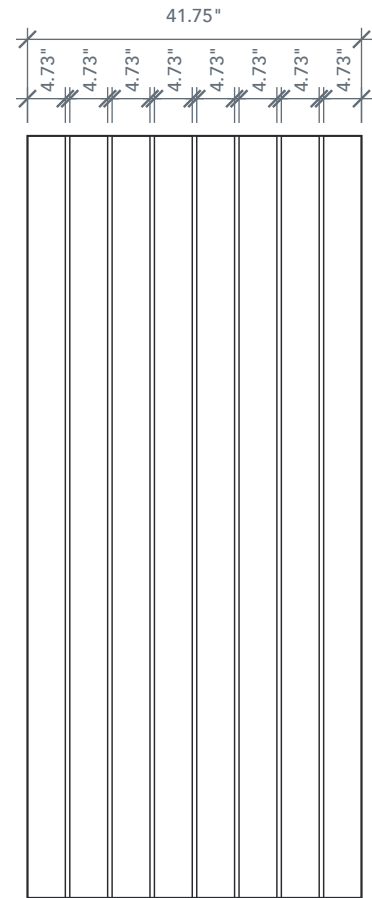

8'0" DRATP80 TRUE PLANK DOOR

SQUARE TOP

RUSTIC SERIES

AVAILABLE SIZING

ARTWORK SCALE: 1/2"=1'

3' 0" x 8' 0"

2' 6" x 8' 0"

3' 6" x 8' 0"

NOTE: BY REQUEST, DOOR HEIGHT COMES IN VARYING DIMENSIONS TO A MINIMUM OF 95". EXCESS WILL BE TAKEN FROM BOTTOM RAIL. ALL OTHER DIMENSIONS WILL REMAIN THE SAME.