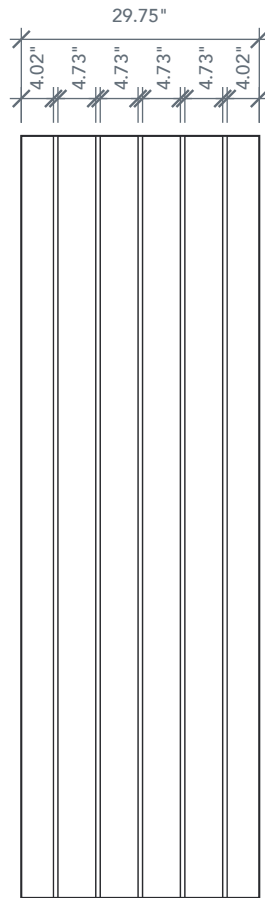

8'0" DRATP80 TRUE PLANK DOOR

SQUARE TOP

RUSTIC SERIES

AVAILABLE SIZING

ARTWORK SCALE: 1/2"=1'

3' 0" x 8' 0"

2' 6" x 8' 0"

3' 6" x 8' 0"

NOTE: BY REQUEST, DOOR HEIGHT COMES IN VARYING DIMENSIONS TO A MINIMUM OF 95". EXCESS WILL BE TAKEN FROM BOTTOM RAIL. ALL OTHER DIMENSIONS WILL REMAIN THE SAME.