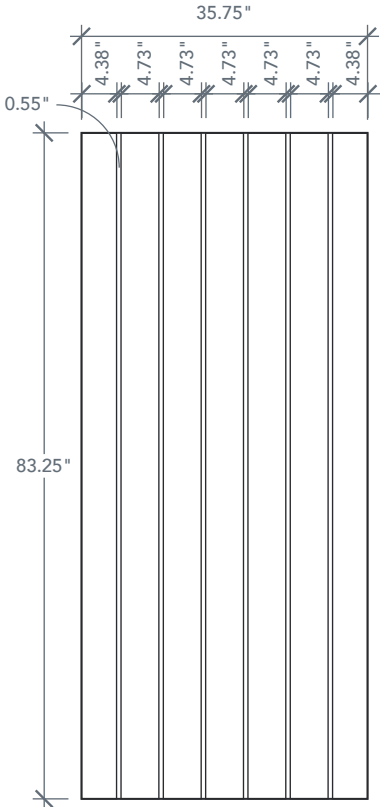

# 7'0" DRATP70 TRUE PLANK DOOR

SQUARE TOP

RUSTIC SERIES

## AVAILABLE SIZING

ARTWORK SCALE: 1/2"=1'

**3' 0" x 7' 0"**

NOTE: BY REQUEST, DOOR HEIGHT COMES IN VARYING DIMENSIONS TO A MINIMUM OF 83". EXCESS WILL BE TAKEN FROM BOTTOM RAIL. ALL OTHER DIMENSIONS WILL REMAIN THE SAME.