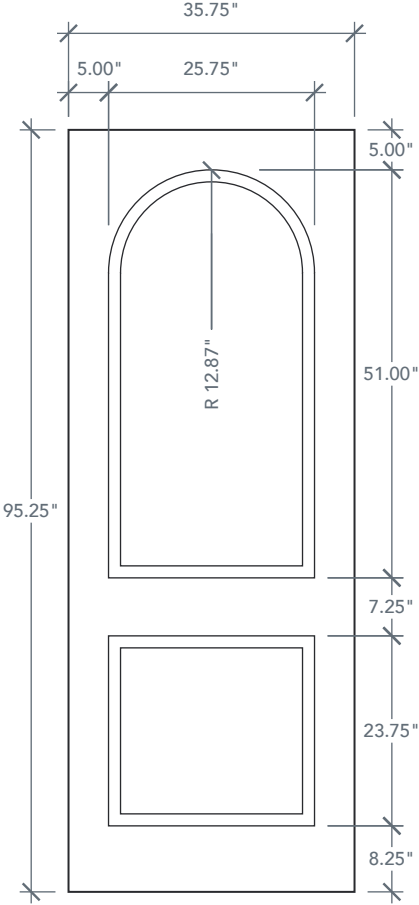

8'0" DRA2R80 TWO PANEL DOOR

RADIUS PANEL & SQUARE TOP

RUSTIC SERIES

AVAILABLE SIZING

ARTWORK SCALE: 1/2"=1'

3' 0" x 8' 0"

NOTE: BY REQUEST, DOOR HEIGHT COMES IN VARYING DIMENSIONS TO A MINIMUM OF 95". EXCESS WILL BE TAKEN FROM BOTTOM RAIL. ALL OTHER DIMENSIONS WILL REMAIN THE SAME.