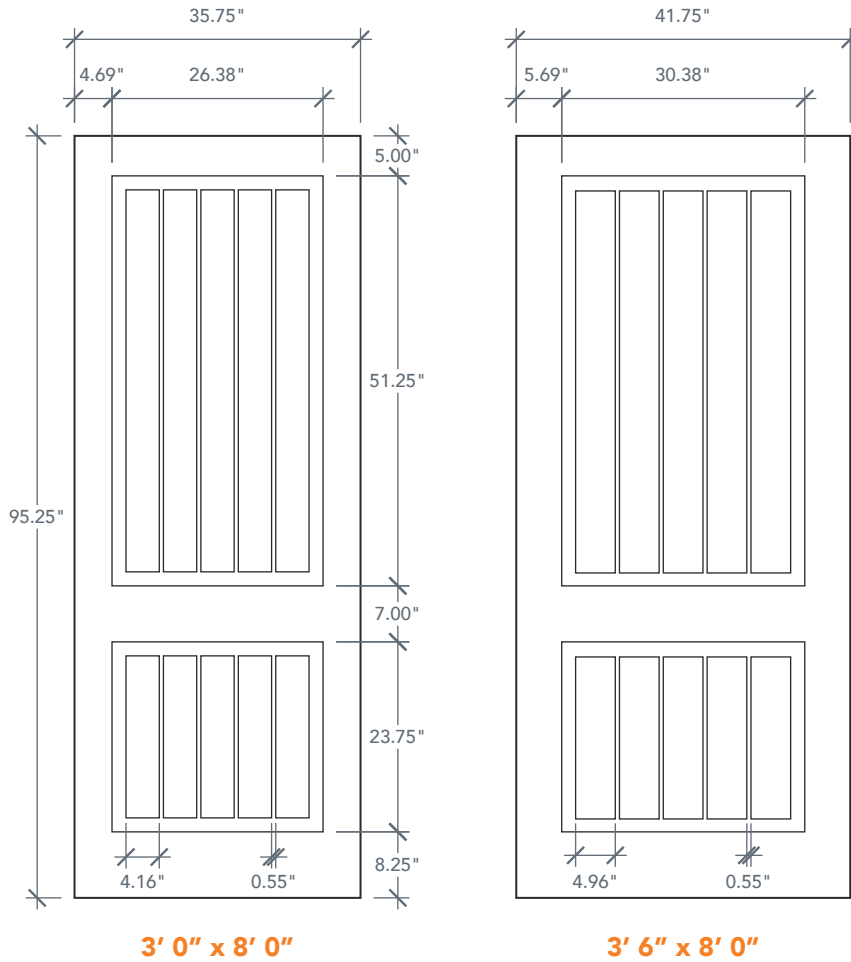

8'0" DRA2P80 TWO PANEL DOOR

SQUARE PLANK & SQUARE TOP

RUSTIC SERIES

AVAILABLE SIZING

ARTWORK SCALE: 1/2"=1'

NOTE: BY REQUEST, DOOR HEIGHT COMES IN VARYING DIMENSIONS TO A MINIMUM OF 95". EXCESS WILL BE TAKEN FROM BOTTOM RAIL. ALL OTHER DIMENSIONS WILL REMAIN THE SAME.

CUTOUTS & GLASS

HALF LITE	
HL6	
3'0"	Cutout 26 1/2" x 51"
	Glass 25 1/2" x 50"
346	
3'6"	Cutout 30 3/8" x 51 1/4"
	Glass 29 3/8" x 50 1/4"
A = 5.0"	

A = DISTANCE FROM TOP OF DOOR TO TOP OF OPENING