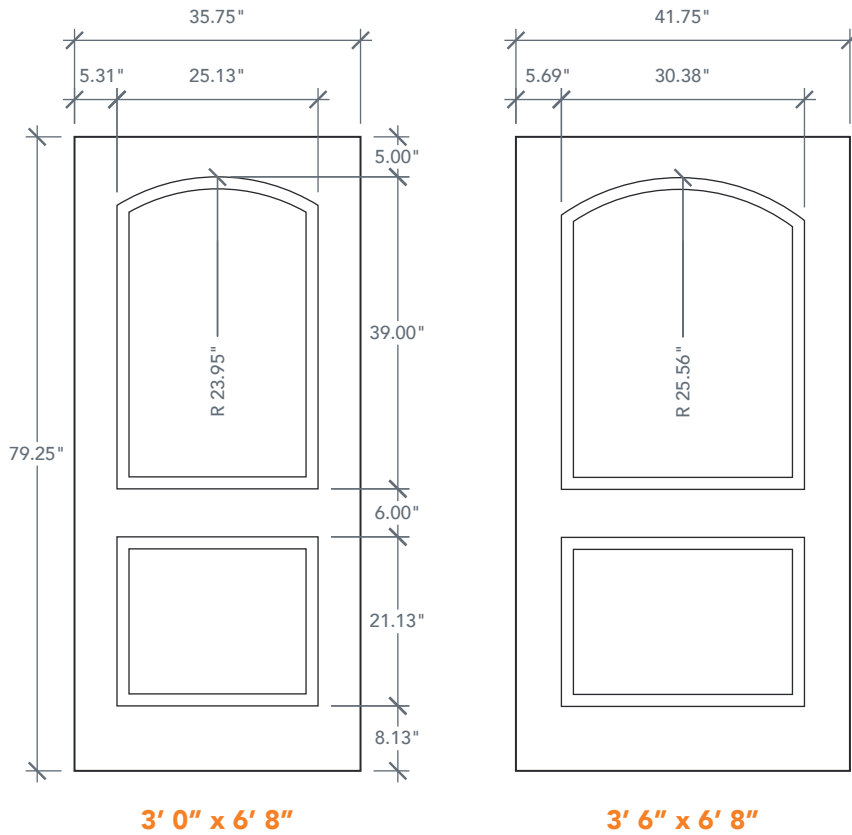

6'8" DRA2D TWO PANEL DOOR

ARCH PANEL & SQUARE TOP

RUSTIC SERIES

AVAILABLE SIZING

ARTWORK SCALE: 1/2"=1'

3' 0" x 6' 8"

3' 6" x 6' 8"

NOTE: BY REQUEST, DOOR HEIGHT COMES IN VARYING DIMENSIONS TO A MINIMUM OF 79". EXCESS WILL BE TAKEN FROM BOTTOM RAIL. ALL OTHER DIMENSIONS WILL REMAIN THE SAME.

CUTOUTS & GLASS

HALF ARCH LITE	
3R4	
3'0"	Cutout 25 1/8" x 39"
	Glass 24 1/8" x 38"
A = 5.0"	

HALF LITE	
344	
3'0"	Cutout 25 1/8" x 39"
	Glass 24 1/8" x 38"
A = 5.0"	

A = DISTANCE FROM TOP OF DOOR TO TOP OF OPENING

MATCHING SIDELITES

SLA2B
Available Widths:
1' 0"
1' 2"

Spec Page = 59