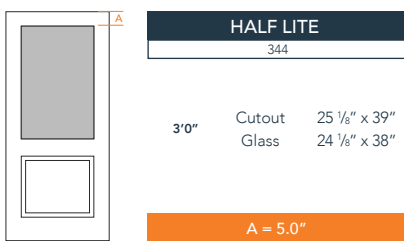

6'8" DRA2B TWO PANEL DOOR

SQUARE PANEL & SQUARE TOP

RUSTIC SERIES

AVAILABLE SIZING

ARTWORK SCALE: 1/2"=1'

3' 0" x 6' 8"

NOTE: BY REQUEST, DOOR HEIGHT COMES IN VARYING DIMENSIONS TO A MINIMUM OF 79". EXCESS WILL BE TAKEN FROM BOTTOM RAIL. ALL OTHER DIMENSIONS WILL REMAIN THE SAME.

CUTOUTS & GLASS

A = DISTANCE FROM TOP OF DOOR TO TOP OF OPENING

MATCHING SIDELITES