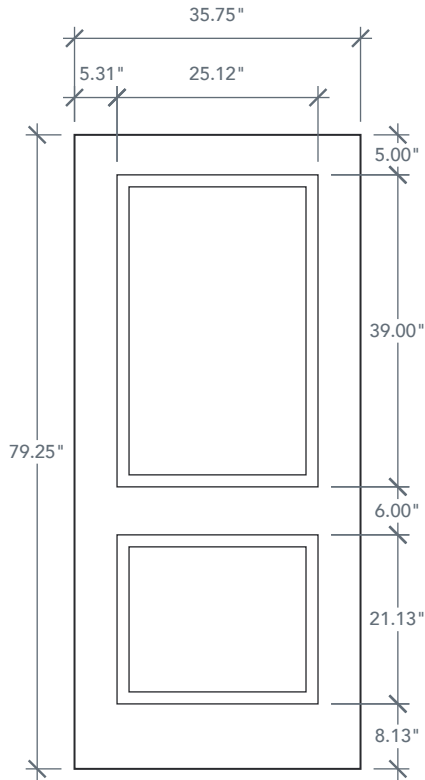

6'8" DRA2B TWO PANEL DOOR

SQUARE PANEL & SQUARE TOP

RUSTIC SERIES

AVAILABLE SIZING

ARTWORK SCALE: 1/2"=1'

3' 0" x 6' 8"

NOTE: BY REQUEST, DOOR HEIGHT COMES IN VARYING DIMENSIONS TO A MINIMUM OF 79". EXCESS WILL BE TAKEN FROM BOTTOM RAIL. ALL OTHER DIMENSIONS WILL REMAIN THE SAME.

CUTOUTS & GLASS

A = DISTANCE FROM TOP OF DOOR TO TOP OF OPENING

MATCHING SIDELITES