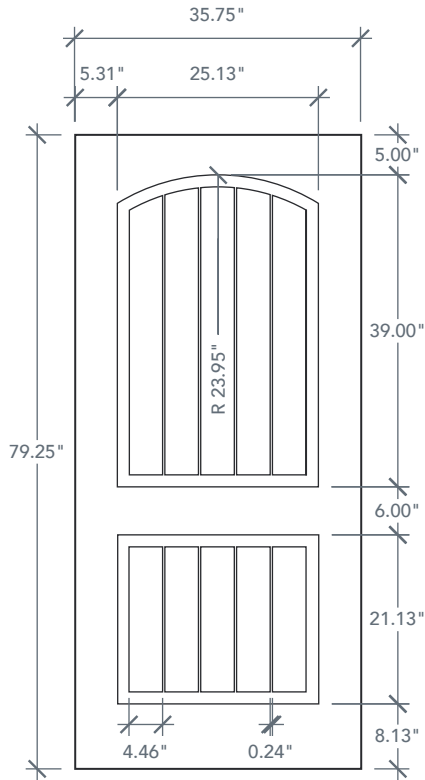

# 6'8" DRA2A TWO PANEL DOOR

ARCH PLANK & SQUARE TOP

RUSTIC SERIES

## AVAILABLE SIZING

ARTWORK SCALE: 1/2"=1'

**3' 0" x 6' 8"**

NOTE: BY REQUEST, DOOR HEIGHT COMES IN VARYING DIMENSIONS TO A MINIMUM OF 79". EXCESS WILL BE TAKEN FROM BOTTOM RAIL. ALL OTHER DIMENSIONS WILL REMAIN THE SAME.

## CUTOUTS & GLASS

HALF ARCH LITE	
3R4	
3'0"	Cutout 25 1/4" x 39"
	Glass 24 1/4" x 38"
A = 5.0"	

HALF LITE	
344	
3'0"	Cutout 25 1/8" x 39"
	Glass 24 1/8" x 38"
A = 5.0"	

A = DISTANCE FROM TOP OF DOOR TO TOP OF OPENING