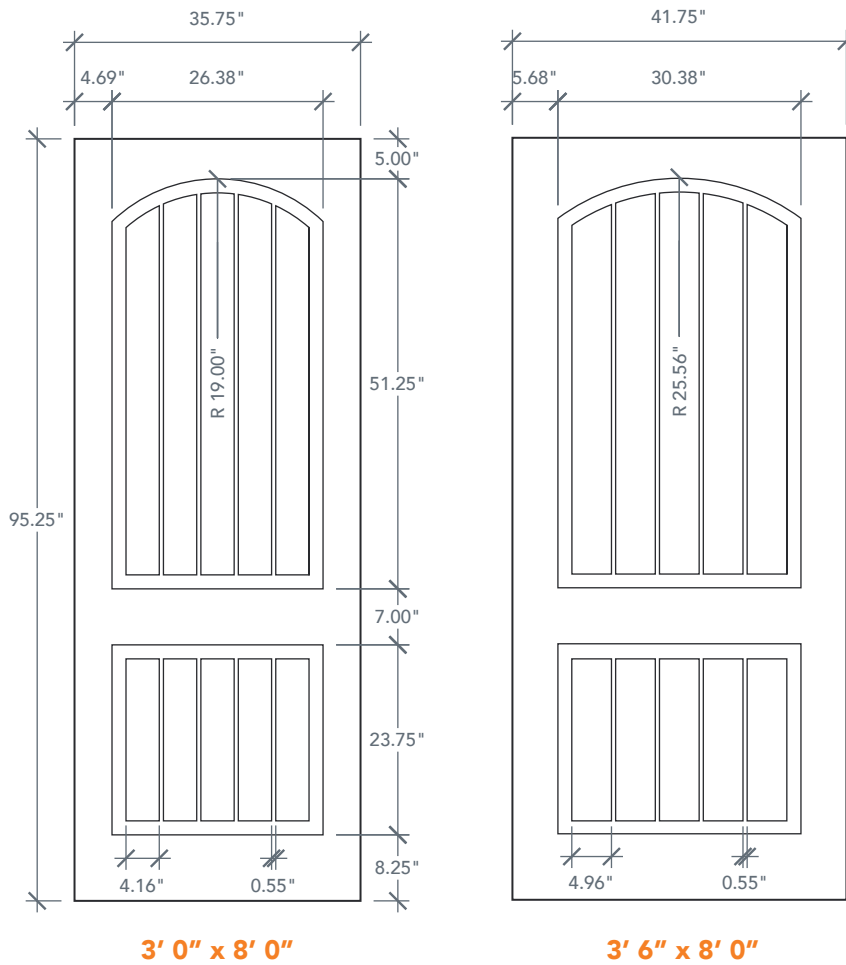

8'0" DRA2A80 TWO PANEL DOOR

ARCH PLANK & SQUARE TOP

RUSTIC SERIES

AVAILABLE SIZING

ARTWORK SCALE: 1/2"=1'

NOTE: BY REQUEST, DOOR HEIGHT COMES IN VARYING DIMENSIONS TO A MINIMUM OF 95". EXCESS WILL BE TAKEN FROM BOTTOM RAIL. ALL OTHER DIMENSIONS WILL REMAIN THE SAME.

CUTOUTS & GLASS

HALF ARCH LITE		
3R5		
3'0"	Cutout	26 3/8" x 51 1/4"
	Glass	25 3/8" x 50 1/4"
3R6		
3'6"	Cutout	30 3/8" x 51 1/4"
	Glass	29 3/8" x 50 1/4"
A = 5.0"		

A = DISTANCE FROM TOP OF DOOR TO TOP OF OPENING