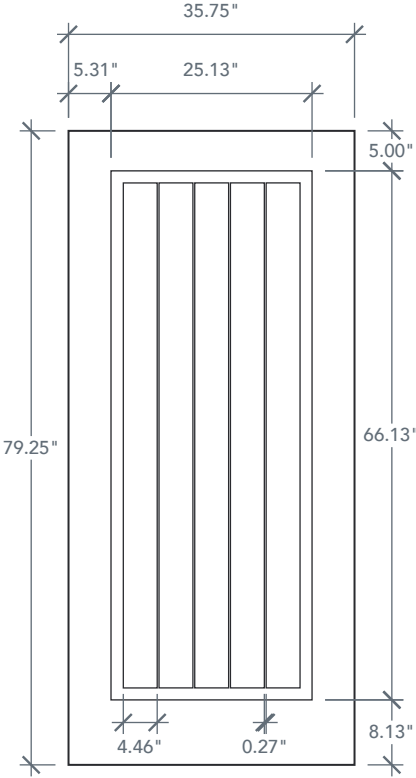

# 6'8" DRA1P ONE PANEL DOOR

SQUARE PLANK & SQUARE TOP

RUSTIC SERIES

## AVAILABLE SIZING

ARTWORK SCALE: 1/2"=1'

**3' 0" x 6' 8"**

NOTE: BY REQUEST, DOOR HEIGHT COMES IN VARYING DIMENSIONS TO A MINIMUM OF 79". EXCESS WILL BE TAKEN FROM BOTTOM RAIL. ALL OTHER DIMENSIONS WILL REMAIN THE SAME.