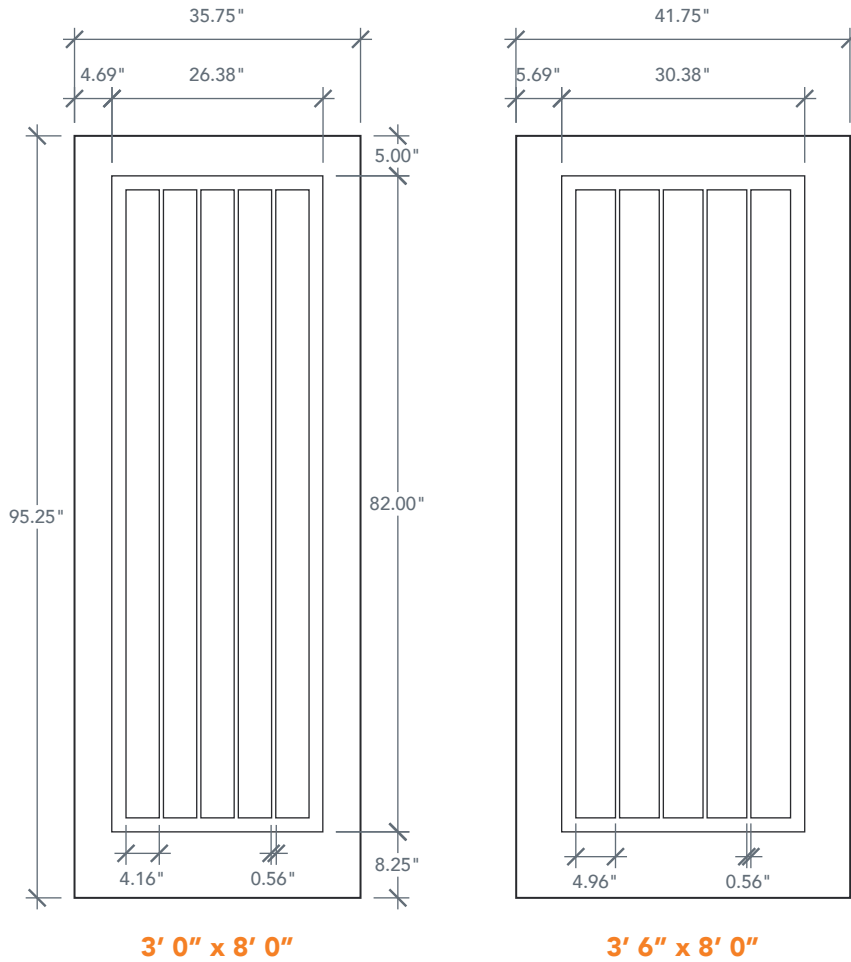

# 8'0" DRA1P80 ONE PANEL DOOR

SQUARE PLANK & SQUARE TOP

RUSTIC SERIES

## AVAILABLE SIZING

ARTWORK SCALE: 1/2"=1'

NOTE: BY REQUEST, DOOR HEIGHT COMES IN VARYING DIMENSIONS TO A MINIMUM OF 95". EXCESS WILL BE TAKEN FROM BOTTOM RAIL. ALL OTHER DIMENSIONS WILL REMAIN THE SAME.