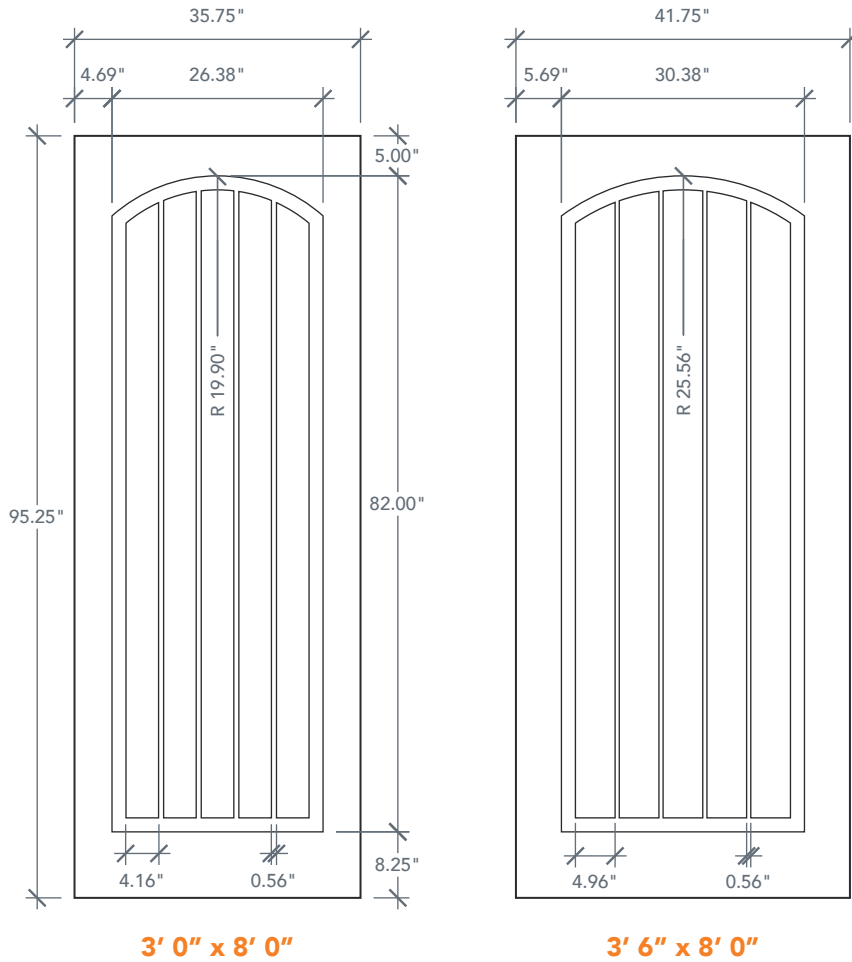

8'0" DRA1A80 ONE PANEL DOOR

ARCH PLANK & SQUARE TOP

RUSTIC SERIES

AVAILABLE SIZING

ARTWORK SCALE: 1/2"=1'

3' 0" x 8' 0"

3' 6" x 8' 0"

NOTE: BY REQUEST, DOOR HEIGHT COMES IN VARYING DIMENSIONS TO A MINIMUM OF 95". EXCESS WILL BE TAKEN FROM BOTTOM RAIL. ALL OTHER DIMENSIONS WILL REMAIN THE SAME.