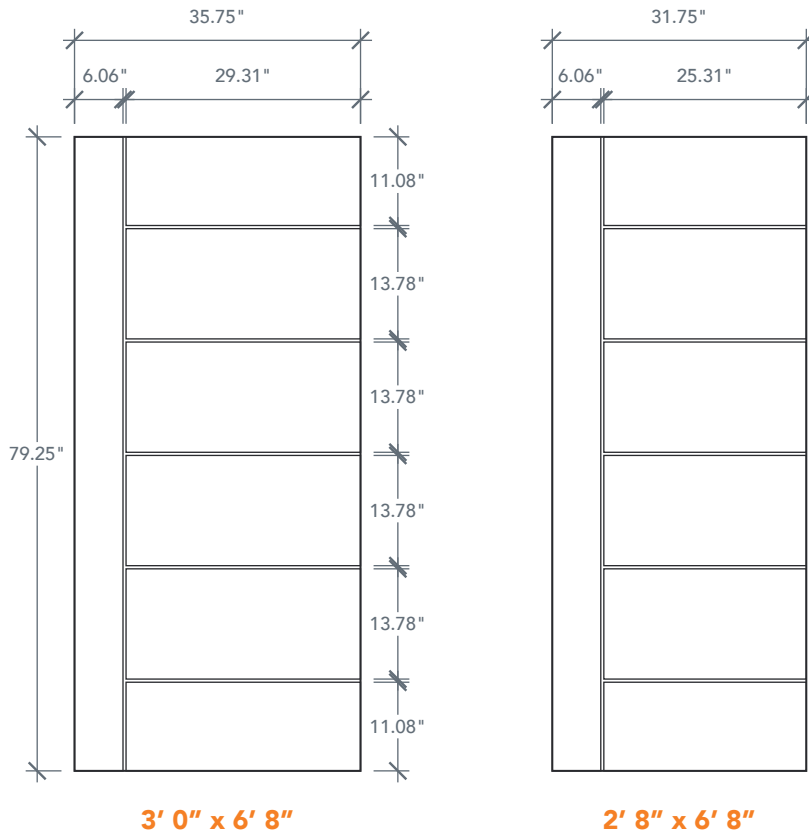

6'8" DMT51 MILAN DOOR

TEAK GRAIN

LIMITED SERIES

AVAILABLE SIZING

ARTWORK SCALE: 1/2"=1'

3' 0" x 6' 8"

2' 8" x 6' 8"

NOTE: BY REQUEST, DOOR HEIGHT COMES IN VARYING DIMENSIONS TO A MINIMUM OF 79". EXCESS WILL BE TAKEN FROM BOTTOM RAIL. ALL OTHER DIMENSIONS WILL REMAIN THE SAME.

CARVING DETAIL CLOSE UP