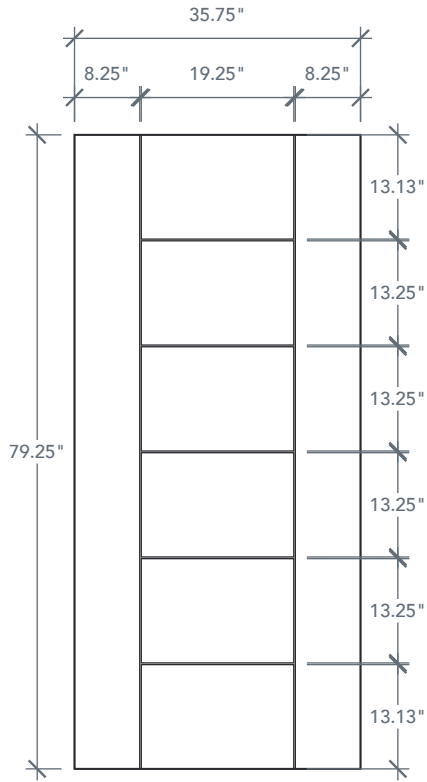

6'8" DMS5H INFINITY DOOR

SMOOTH SKIN

MODERN SERIES

AVAILABLE SIZING

ARTWORK SCALE: 1/2"=1'

3' 0" x 6' 8"

NOTE: BY REQUEST, DOOR HEIGHT COMES IN VARYING DIMENSIONS TO A MINIMUM OF 79". EXCESS WILL BE TAKEN FROM BOTTOM RAIL. ALL OTHER DIMENSIONS WILL REMAIN THE SAME.

CUTOUTS & GLASS