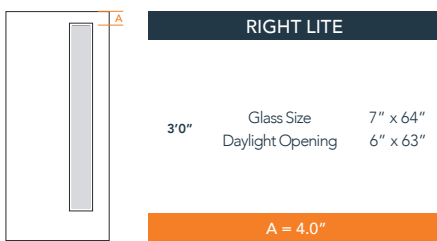

6'8" DMS1R BIENVENUE DOOR

SMOOTH SKIN FLUSH GLAZED RIGHT LITE

MODERN SERIES

AVAILABLE SIZING

ARTWORK SCALE: 1/2"=1'

3' 0" x 6' 8"

NOTE: BY REQUEST, DOOR HEIGHT COMES IN VARYING DIMENSIONS TO A MINIMUM OF 79". EXCESS WILL BE TAKEN FROM BOTTOM RAIL. ALL OTHER DIMENSIONS WILL REMAIN THE SAME.

GLASS & DAYLIGHT OPENING

A = DISTANCE FROM TOP OF DOOR TO TOP OF OPENING