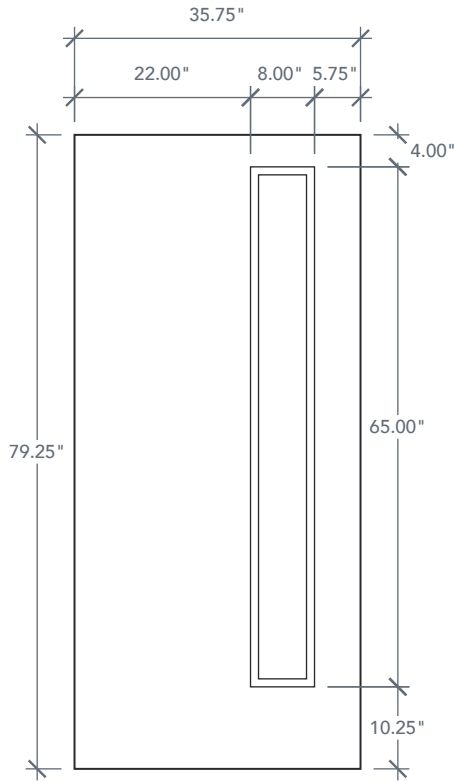

6'8" DMS1R BIENVENUE DOOR

SMOOTH SKIN FLUSH GLAZED RIGHT LITE

MODERN SERIES

AVAILABLE SIZING

ARTWORK SCALE: 1/2"=1'

3' 0" x 6' 8"

NOTE: BY REQUEST, DOOR HEIGHT COMES IN VARYING DIMENSIONS TO A MINIMUM OF 79". EXCESS WILL BE TAKEN FROM BOTTOM RAIL. ALL OTHER DIMENSIONS WILL REMAIN THE SAME.

GLASS & DAYLIGHT OPENING

A = DISTANCE FROM TOP OF DOOR TO TOP OF OPENING