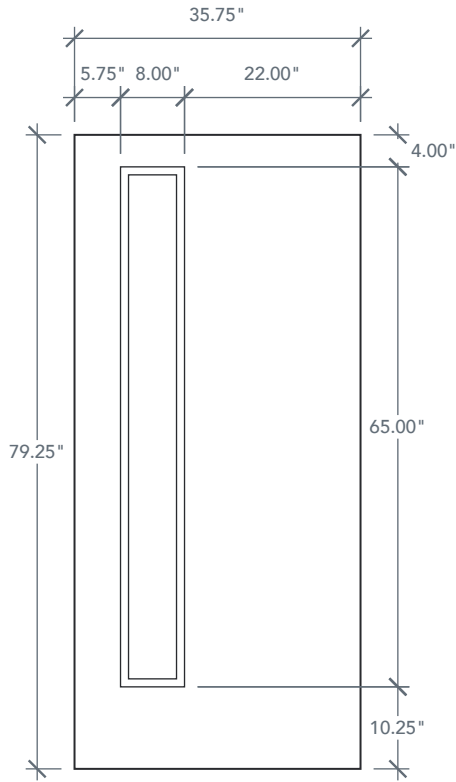

6'8" DMS1L BIENVENUE DOOR

SMOOTH SKIN FLUSH GLAZED LEFT LITE

MODERN SERIES

AVAILABLE SIZING

ARTWORK SCALE: 1/2"=1'

3' 0" x 6' 8"

NOTE: BY REQUEST, DOOR HEIGHT COMES IN VARYING DIMENSIONS TO A MINIMUM OF 79". EXCESS WILL BE TAKEN FROM BOTTOM RAIL. ALL OTHER DIMENSIONS WILL REMAIN THE SAME.

GLASS & DAYLIGHT OPENING

A = DISTANCE FROM TOP OF DOOR TO TOP OF OPENING