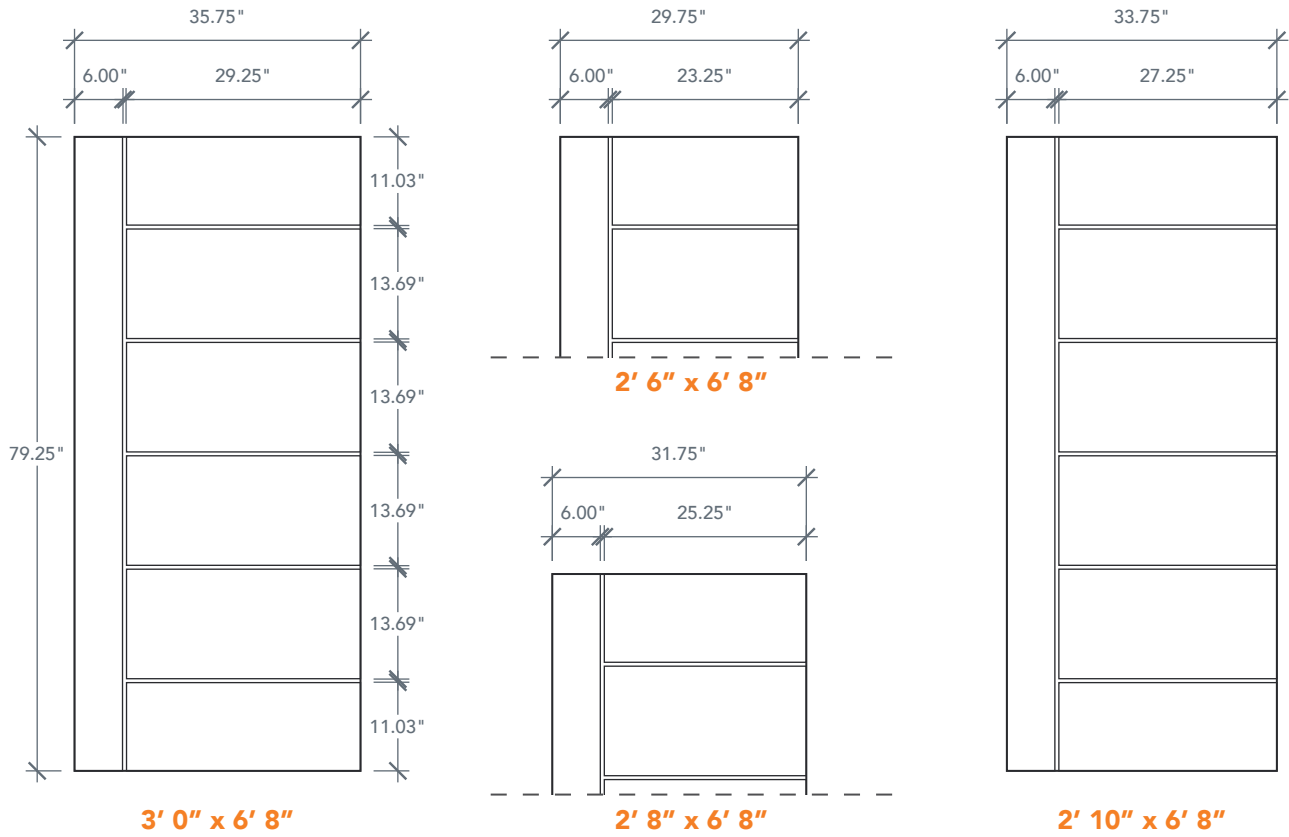

# 6'8" DMG51 NAPOLI DOOR

OAK GRAIN

MODERN SERIES

## AVAILABLE SIZING

ARTWORK SCALE: 1/2"=1'

NOTE: BY REQUEST, DOOR HEIGHT COMES IN VARYING DIMENSIONS TO A MINIMUM OF 79". EXCESS WILL BE TAKEN FROM BOTTOM RAIL. ALL OTHER DIMENSIONS WILL REMAIN THE SAME.

## CARVING DETAIL CLOSE UP