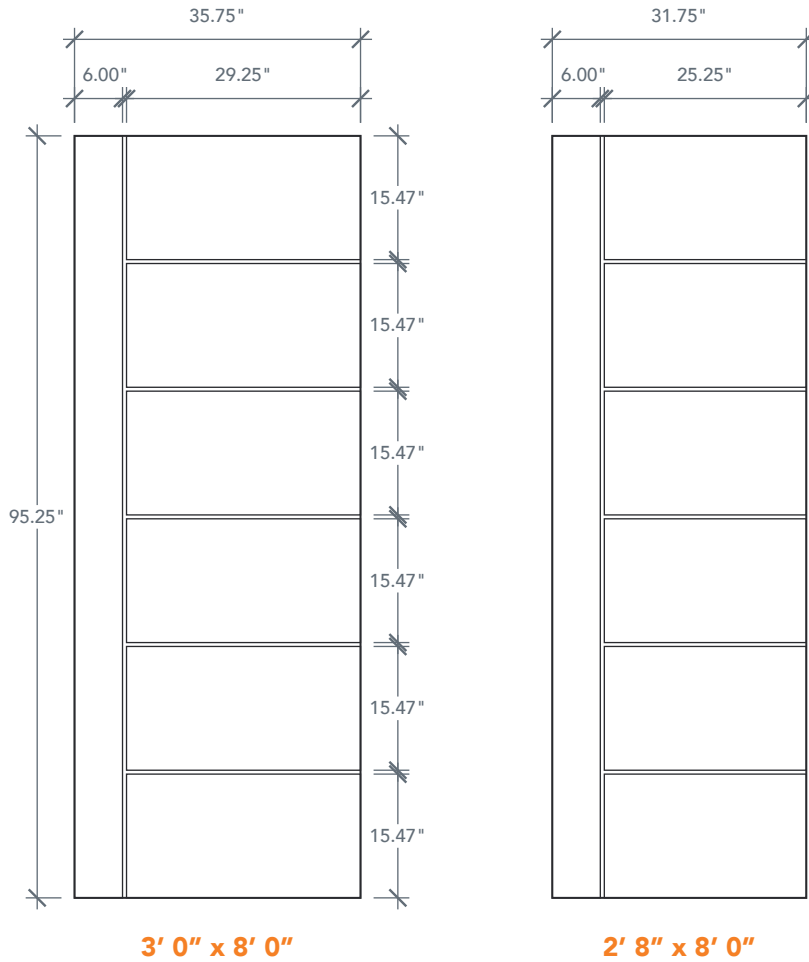

# 8'0" DMG5180 NAPOLI DOOR

OAK GRAIN

MODERN SERIES

## AVAILABLE SIZING

ARTWORK SCALE: 1/2"=1'

NOTE: BY REQUEST, DOOR HEIGHT COMES IN VARYING DIMENSIONS TO A MINIMUM OF 95". EXCESS WILL BE TAKEN FROM BOTTOM RAIL. ALL OTHER DIMENSIONS WILL REMAIN THE SAME.

## CARVING DETAIL CLOSE UP